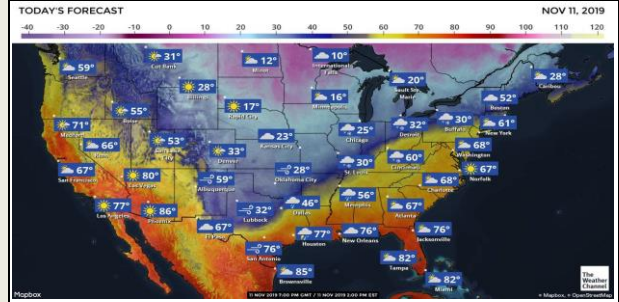

# United States of America - Weather

U.S. MIDWEST: No update due to the US holiday on Monday  
U.S. DELTA AND SOUTHEAST: No update due to the US holiday on Monday

DISCLAIMER: This report has been prepared by GroCapital Financial Services Pty Ltd, a wholly owned subsidiary of AFGRI Operations Limited. It is provided to you for information purposes only. GROCAPITAL AND AFGRI hereby certify that the views expressed in this report were obtained from sources which GROCAPITAL AND AFGRI consider to be reliable. GROCAPITAL AND AFGRI do not make any representations or give any guarantees or warranties, expressed or implied, as to the correctness, accuracy or completeness of the report. Neither GROCAPITAL AND AFGRI, nor any affiliate, nor any of their respective officers, directors, partners or employees, shall assume any liability for any losses arising from errors or omissions in the opinions, forecasts or information, irrespective of whether there has been any negligence by GroCapital and AFGRI, their affiliate, or their respective officers, directors, partners or employees, regardless of whether such damages were foreseen or unforeseen. The information contained in this report is confidential and may be subject to legal privilege. This report is not intended to not should it be taken to create any legal relations or contractual relations.