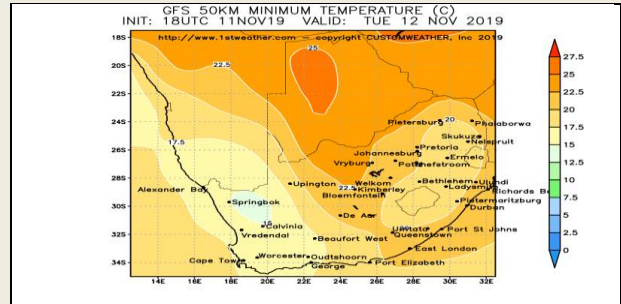

South Africa - Weather

No update due to the US holiday on Monday

DISCLAIMER: This report has been prepared by GroCapital Financial Services Pty Ltd, a wholly owned subsidiary of AFGRI Operations Limited. It is provided to you for information purposes only. GROCAPITAL AND AFGRI hereby certify that the views expressed in this report were obtained from sources which GROCAPITAL AND AFGRI consider to be reliable. GROCAPITAL AND AFGRI do not make any representations or give any guarantees or warranties, expressed or implied, as to the correctness, accuracy or completeness of the report. Neither GROCAPITAL AND AFGRI, nor any affiliate, nor any of their respective officers, directors, partners or employees, shall assume any liability for any losses arising from errors or omissions in the opinions, forecasts or information, irrespective of whether there has been any negligence by GroCapital and AFGRI, their affiliate, or their respective officers, directors, partners or employees, regardless of whether such damages were foreseen or unforeseen. The information contained in this report is confidential and may be subject to legal privilege. This report is not intended to not should it be taken to create any legal relations or contractual relations.