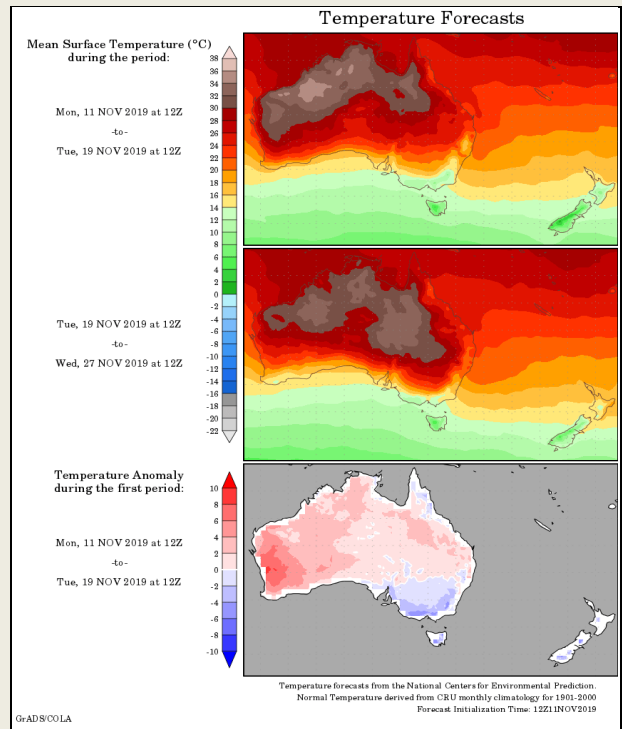

Europe, New Zealand and Australia - Weather

EUROPE: No update due to the US holiday on Monday
AUSTRALIA: No update due to the US holiday on Monday

DISCLAIMER: This report has been prepared by GroCapital Financial Services Pty Ltd, a wholly owned subsidiary of AFGRI Operations Limited is provided to you for information purposes only. GROCAPITAL AND AFGRI hereby certify that the views expressed in this report were obtained from sources which GROCAPITAL AND AFGRI consider to be reliable. GROCAPITAL AND AFGRI do not make any representations or give any guarantees or warranties, expressed or implied, as to the correctness, accuracy or completeness of the report. Neither GROCAPITAL AND AFGRI, nor any affiliate, nor any of their respective officers, directors, partners or employees, shall assume any liability for any losses arising from errors or omissions in the opinions, forecasts or information, irrespective of whether there has been any negligence by GroCapital and AFGRI, their affiliate, or their respective officers, directors, partners or employees, regardless of whether such damages were foreseen or unforeseen. The information contained in this report is confidential and may be subject to legal privilege. This report is not intended to not should it be taken to create any legal relations or contractual relations.