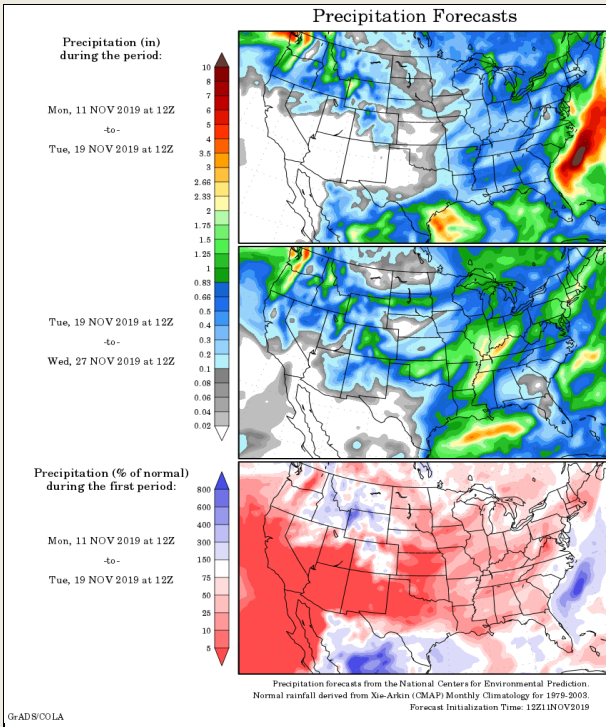

# United States of America - Weather

U.S. MIDWEST: No update due to the US holiday on Monday  
U.S. DELTA AND SOUTHEAST: No update due to the US holiday on Monday

DISCLAIMER: This report has been prepared by GroCapital Financial Services Pty Ltd, a wholly owned subsidiary of AFGRI Operations Limited. It is provided to you for information purposes only. GROCAPITAL AND AFGRI hereby certify that the views expressed in this report were obtained from sources which GROCAPITAL AND AFGRI consider to be reliable. GROCAPITAL AND AFGRI do not make any representations or give any guarantees or warranties, expressed or implied, as to the correctness, accuracy or completeness of the report. Neither GROCAPITAL AND AFGRI, nor any affiliate, nor any of their respective officers, directors, partners or employees, shall assume any liability for any losses arising from errors or omissions in the opinions, forecasts or information, irrespective of whether there has been any negligence by GroCapital and AFGRI, their affiliate, or their respective officers, directors, partners or employees, regardless of whether such damages were foreseen or unforeseen. The information contained in this report is confidential and may be subject to legal privilege. This report is not intended to not should it be taken to create any legal relations or contractual relations.