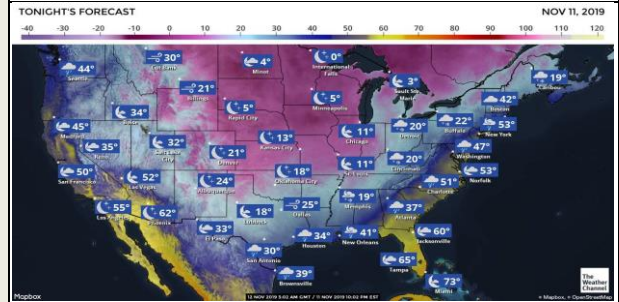

# United States of America - Weather

U.S. MIDWEST: No update due to the US holiday on Monday  
U.S. DELTA AND SOUTHEAST: No update due to the US holiday on Monday

DISCLAIMER: This report has been prepared by GroCapital Financial Services Pty Ltd, a wholly owned subsidiary of AFGRI Operations Limited. It is provided to you for information purposes only. GROCAPITAL AND AFGRI hereby certify that the views expressed in this report were obtained from sources which GROCAPITAL AND AFGRI consider to be reliable. GROCAPITAL AND AFGRI do not make any representations or give any guarantees or warranties, expressed or implied, as to the correctness, accuracy or completeness of the report. Neither GROCAPITAL AND AFGRI, nor any affiliate, nor any of their respective officers, directors, partners or employees, shall assume any liability for any losses arising from errors or omissions in the opinions, forecasts or information, irrespective of whether there has been any negligence by GroCapital and AFGRI, their affiliate, or their respective officers, directors, partners or employees, regardless of whether such damages were foreseen or unforeseen. The information contained in this report is confidential and may be subject to legal privilege. This report is not intended to not should it be taken to create any legal relations or contractual relations.