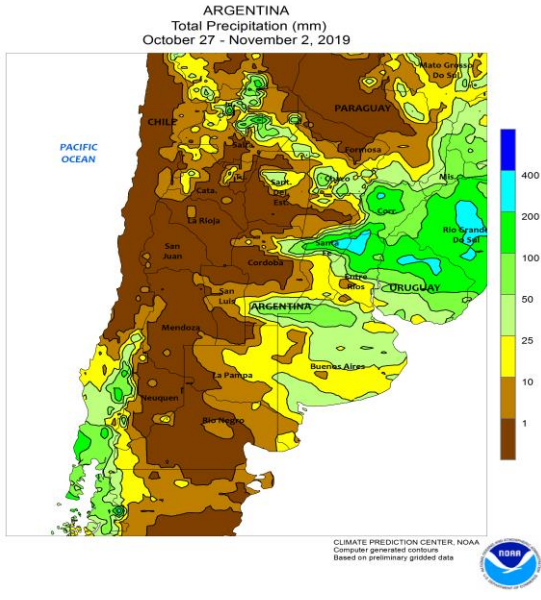

South America - Weather

BRAZIL: No update due to the US holiday on Monday
ARGENTINA: No update due to the US holiday on Monday

DISCLAIMER: This report has been prepared by GroCapital Financial Services Pty Ltd, a wholly owned subsidiary of AFGRI Operations Limited is provided to you for information purposes only. GROCAPITAL AND AFGRI hereby certify that the views expressed in this report were obtained from sources which GROCAPITAL AND AFGRI consider to be reliable. GROCAPITAL AND AFGRI do not make any representations or give any guarantees or warranties, expressed or implied, as to the correctness, accuracy or completeness of the report. Neither GROCAPITAL AND AFGRI, nor any affiliate, nor any of their respective officers, directors, partners or employees, shall assume any liability for any losses arising from errors or omissions in the opinions, forecasts or information, irrespective of whether there has been any negligence by GroCapital and AFGRI, their affiliate, or their respective officers, directors, partners or employees, regardless of whether such damages were foreseen or unforeseen. The information contained in this report is confidential and may be subject to legal privilege. This report is not intended to not should it be taken to create any legal relations or contractual relations.