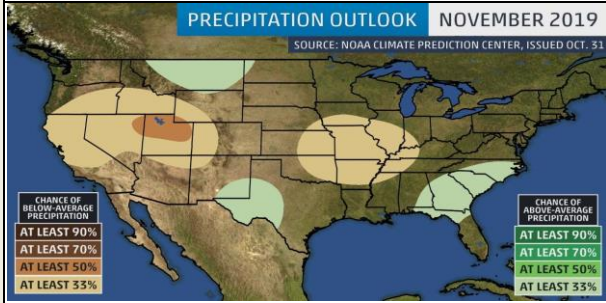

# United States of America - Weather

U.S. MIDWEST: No update due to the US holiday on Monday  
U.S. DELTA AND SOUTHEAST: No update due to the US holiday on Monday

DISCLAIMER: This report has been prepared by GroCapital Financial Services Pty Ltd, a wholly owned subsidiary of AFGRI Operations Limited. It is provided to you for information purposes only. GROCAPITAL AND AFGRI hereby certify that the views expressed in this report were obtained from sources which GROCAPITAL AND AFGRI consider to be reliable. GROCAPITAL AND AFGRI do not make any representations or give any guarantees or warranties, expressed or implied, as to the correctness, accuracy or completeness of the report. Neither GROCAPITAL AND AFGRI, nor any affiliate, nor any of their respective officers, directors, partners or employees, shall assume any liability for any losses arising from errors or omissions in the opinions, forecasts or information, irrespective of whether there has been any negligence by GroCapital and AFGRI, their affiliate, or their respective officers, directors, partners or employees, regardless of whether such damages were foreseen or unforeseen. The information contained in this report is confidential and may be subject to legal privilege. This report is not intended to not should it be taken to create any legal relations or contractual relations.