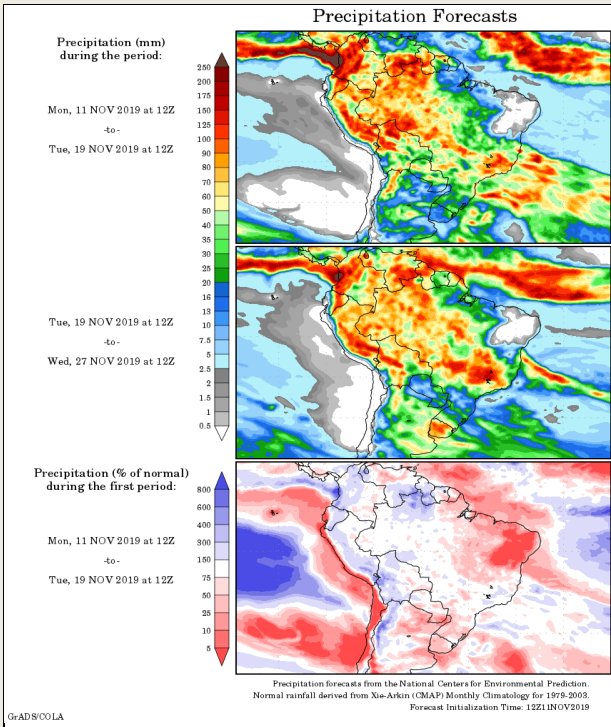

South America - Weather

BRAZIL: No update due to the US holiday on Monday
ARGENTINA: No update due to the US holiday on Monday

DISCLAIMER: This report has been prepared by GroCapital Financial Services Pty Ltd, a wholly owned subsidiary of AFGRI Operations Limited is provided to you for information purposes only. GROCAPITAL AND AFGRI hereby certify that the views expressed in this report were obtained from sources which GROCAPITAL AND AFGRI consider to be reliable. GROCAPITAL AND AFGRI do not make any representations or give any guarantees or warranties, expressed or implied, as to the correctness, accuracy or completeness of the report. Neither GROCAPITAL AND AFGRI, nor any affiliate, nor any of their respective officers, directors, partners or employees, shall assume any liability for any losses arising from errors or omissions in the opinions, forecasts or information, irrespective of whether there has been any negligence by GroCapital and AFGRI, their affiliate, or their respective officers, directors, partners or employees, regardless of whether such damages were foreseen or unforeseen. The information contained in this report is confidential and may be subject to legal privilege. This report is not intended to not should it be taken to create any legal relations or contractual relations.