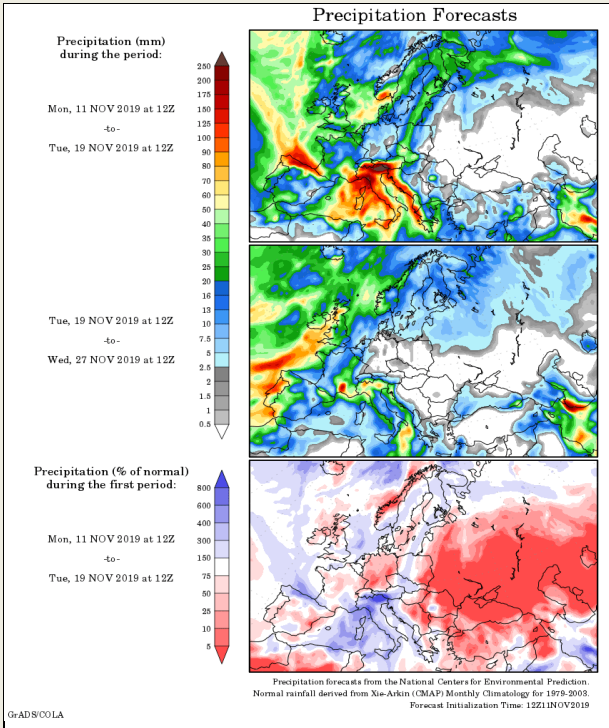

Europe, New Zealand and Australia - Weather

EUROPE: No update due to the US holiday on Monday
AUSTRALIA: No update due to the US holiday on Monday

DISCLAIMER: This report has been prepared by GroCapital Financial Services Pty Ltd, a wholly owned subsidiary of AFGRI Operations Limited is provided to you for information purposes only. GROCAPITAL AND AFGRI hereby certify that the views expressed in this report were obtained from sources which GROCAPITAL AND AFGRI consider to be reliable. GROCAPITAL AND AFGRI do not make any representations or give any guarantees or warranties, expressed or implied, as to the correctness, accuracy or completeness of the report. Neither GROCAPITAL AND AFGRI, nor any affiliate, nor any of their respective officers, directors, partners or employees, shall assume any liability for any losses arising from errors or omissions in the opinions, forecasts or information, irrespective of whether there has been any negligence by GroCapital and AFGRI, their affiliate, or their respective officers, directors, partners or employees, regardless of whether such damages were foreseen or unforeseen. The information contained in this report is confidential and may be subject to legal privilege. This report is not intended to not should it be taken to create any legal relations or contractual relations.