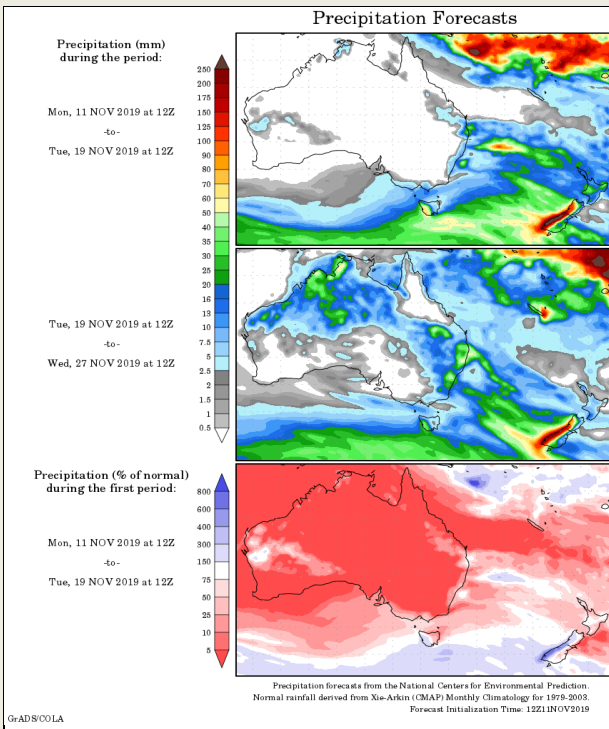

Europe, New Zealand and Australia - Weather

EUROPE: No update due to the US holiday on Monday
AUSTRALIA: No update due to the US holiday on Monday

DISCLAIMER: This report has been prepared by GroCapital Financial Services Pty Ltd, a wholly owned subsidiary of AFGRI Operations Limited is provided to you for information purposes only. GROCAPITAL AND AFGRI hereby certify that the views expressed in this report were obtained from sources which GROCAPITAL AND AFGRI consider to be reliable. GROCAPITAL AND AFGRI do not make any representations or give any guarantees or warranties, expressed or implied, as to the correctness, accuracy or completeness of the report. Neither GROCAPITAL AND AFGRI, nor any affiliate, nor any of their respective officers, directors, partners or employees, shall assume any liability for any losses arising from errors or omissions in the opinions, forecasts or information, irrespective of whether there has been any negligence by GroCapital and AFGRI, their affiliate, or their respective officers, directors, partners or employees, regardless of whether such damages were foreseen or unforeseen. The information contained in this report is confidential and may be subject to legal privilege. This report is not intended to not should it be taken to create any legal relations or contractual relations.