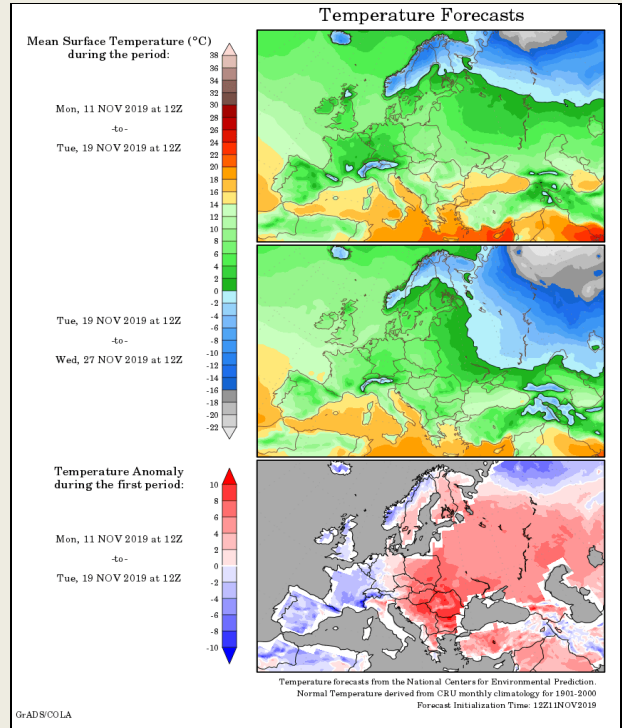

Europe, New Zealand and Australia - Weather

EUROPE: No update due to the US holiday on Monday
AUSTRALIA: No update due to the US holiday on Monday

DISCLAIMER: This report has been prepared by GroCapital Financial Services Pty Ltd, a wholly owned subsidiary of AFGRI Operations Limited is provided to you for information purposes only. GROCAPITAL AND AFGRI hereby certify that the views expressed in this report were obtained from sources which GROCAPITAL AND AFGRI consider to be reliable. GROCAPITAL AND AFGRI do not make any representations or give any guarantees or warranties, expressed or implied, as to the correctness, accuracy or completeness of the report. Neither GROCAPITAL AND AFGRI, nor any affiliate, nor any of their respective officers, directors, partners or employees, shall assume any liability for any losses arising from errors or omissions in the opinions, forecasts or information, irrespective of whether there has been any negligence by GroCapital and AFGRI, their affiliate, or their respective officers, directors, partners or employees, regardless of whether such damages were foreseen or unforeseen. The information contained in this report is confidential and may be subject to legal privilege. This report is not intended to not should it be taken to create any legal relations or contractual relations.