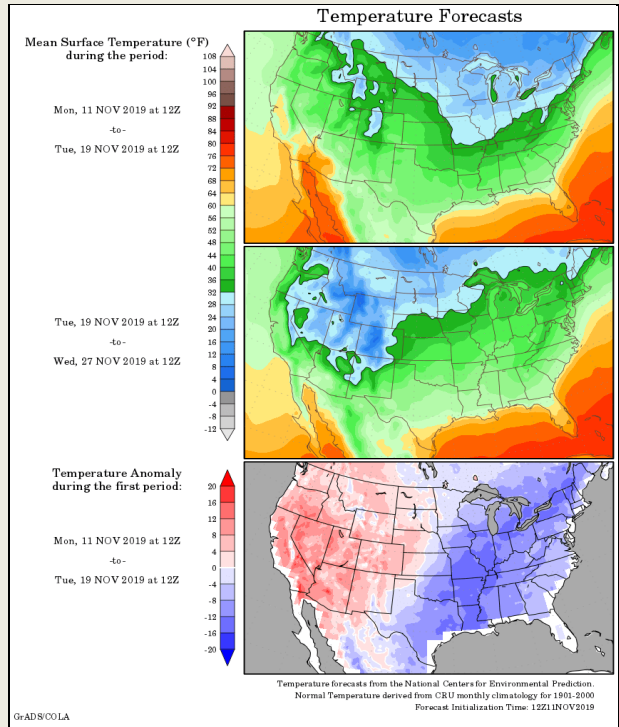

# United States of America - Weather

U.S. MIDWEST: No update due to the US holiday on Monday  
U.S. DELTA AND SOUTHEAST: No update due to the US holiday on Monday

DISCLAIMER: This report has been prepared by GroCapital Financial Services Pty Ltd, a wholly owned subsidiary of AFGRI Operations Limited. It is provided to you for information purposes only. GROCAPITAL AND AFGRI hereby certify that the views expressed in this report were obtained from sources which GROCAPITAL AND AFGRI consider to be reliable. GROCAPITAL AND AFGRI do not make any representations or give any guarantees or warranties, expressed or implied, as to the correctness, accuracy or completeness of the report. Neither GROCAPITAL AND AFGRI, nor any affiliate, nor any of their respective officers, directors, partners or employees, shall assume any liability for any losses arising from errors or omissions in the opinions, forecasts or information, irrespective of whether there has been any negligence by GroCapital and AFGRI, their affiliate, or their respective officers, directors, partners or employees, regardless of whether such damages were foreseen or unforeseen. The information contained in this report is confidential and may be subject to legal privilege. This report is not intended to not should it be taken to create any legal relations or contractual relations.