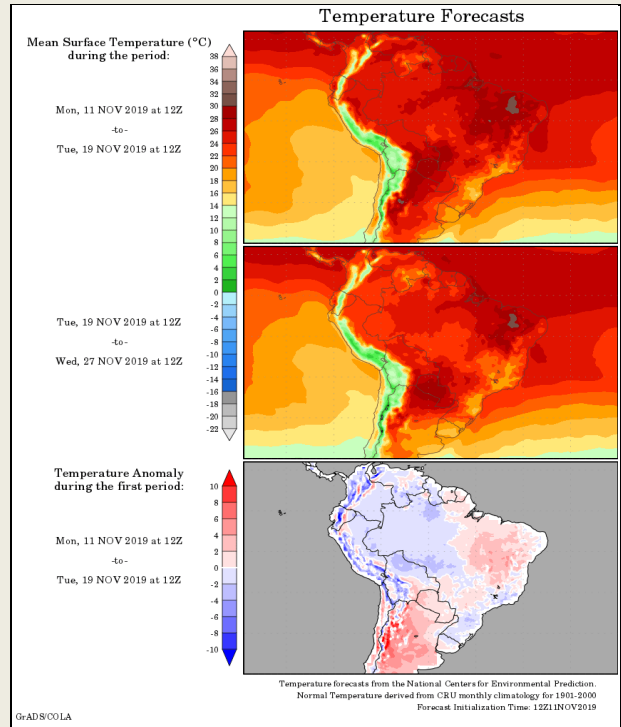

South America - Weather

BRAZIL: No update due to the US holiday on Monday
ARGENTINA: No update due to the US holiday on Monday

DISCLAIMER: This report has been prepared by GroCapital Financial Services Pty Ltd, a wholly owned subsidiary of AFGRI Operations Limited is provided to you for information purposes only. GROCAPITAL AND AFGRI hereby certify that the views expressed in this report were obtained from sources which GROCAPITAL AND AFGRI consider to be reliable. GROCAPITAL AND AFGRI do not make any representations or give any guarantees or warranties, expressed or implied, as to the correctness, accuracy or completeness of the report. Neither GROCAPITAL AND AFGRI, nor any affiliate, nor any of their respective officers, directors, partners or employees, shall assume any liability for any losses arising from errors or omissions in the opinions, forecasts or information, irrespective of whether there has been any negligence by GroCapital and AFGRI, their affiliate, or their respective officers, directors, partners or employees, regardless of whether such damages were foreseen or unforeseen. The information contained in this report is confidential and may be subject to legal privilege. This report is not intended to not should it be taken to create any legal relations or contractual relations.