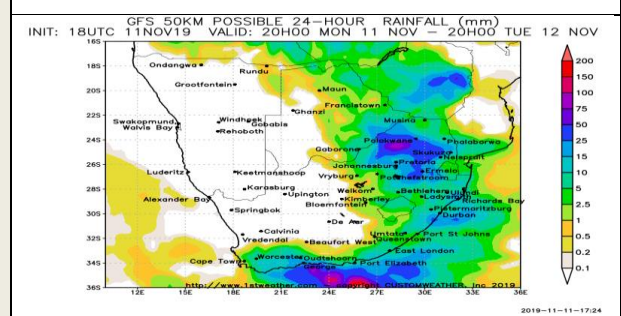

South Africa - Weather

No update due to the US holiday on Monday

DISCLAIMER: This report has been prepared by GroCapital Financial Services Pty Ltd, a wholly owned subsidiary of AFGRI Operations Limited. It is provided to you for information purposes only. GROCAPITAL AND AFGRI hereby certify that the views expressed in this report were obtained from sources which GROCAPITAL AND AFGRI consider to be reliable. GROCAPITAL AND AFGRI do not make any representations or give any guarantees or warranties, expressed or implied, as to the correctness, accuracy or completeness of the report. Neither GROCAPITAL AND AFGRI, nor any affiliate, nor any of their respective officers, directors, partners or employees, shall assume any liability for any losses arising from errors or omissions in the opinions, forecasts or information, irrespective of whether there has been any negligence by GroCapital and AFGRI, their affiliate, or their respective officers, directors, partners or employees, regardless of whether such damages were foreseen or unforeseen. The information contained in this report is confidential and may be subject to legal privilege. This report is not intended to not should it be taken to create any legal relations or contractual relations.