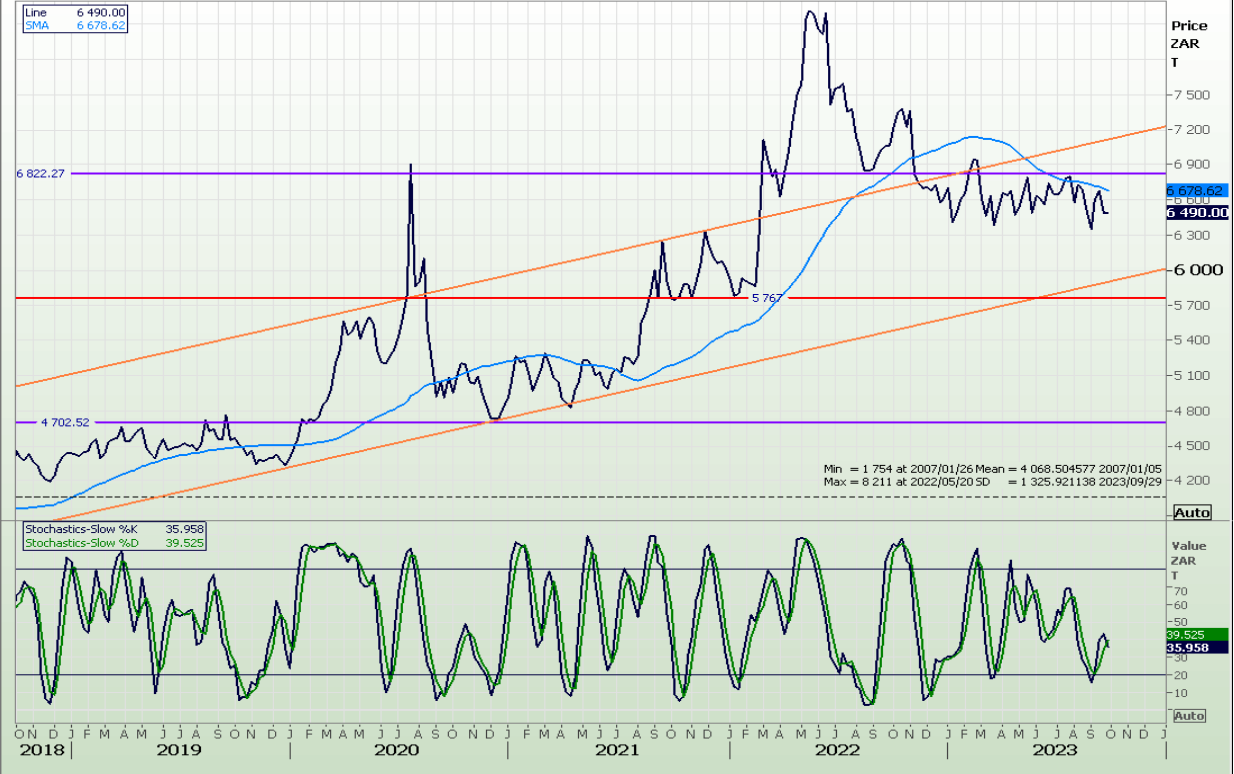

South African Futures Exchange - Maize

Technical Analysis

South African Futures Exchange - Maize

Daily WHITE MAIZE DEC3

2022/06/22 - 2023/10/19 (JHB)

REFINITIV

Daily CndI YELOW MAZE DEC3, Stoch5 YELOW MAZE DEC3

2022/09/30 - 2023/10/16 (JHB)

REFINITIV

Technical Analysis

Chicago Board of Trade and Kansas Board of Trade - Wheat

Technical Analysis

South African Futures Exchange - Wheat

Weekly SAFEX Wheat - Spot

2018/10/05 - 2024/01/05 (JHB)