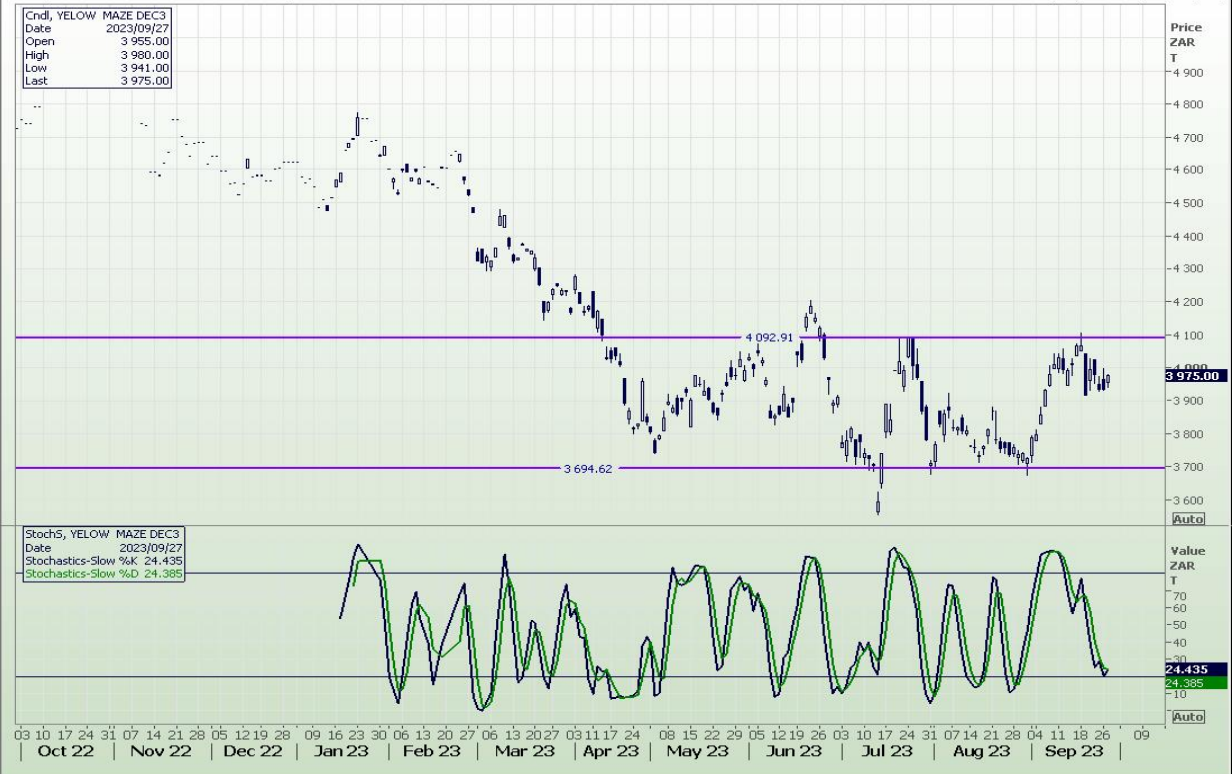

South African Futures Exchange - Maize

Technical Analysis

South African Futures Exchange - Maize

Daily WHITE MAIZE DEC3

2022/06/22 - 2023/10/19 (JHB)

REFINITIV

Daily CndI YELOW MAZE DEC3, Stoch5 YELOW MAZE DEC3

2022/09/30 - 2023/10/16 (JHB)

REFINITIV

Technical Analysis

Chicago Board of Trade and Kansas Board of Trade - Wheat

Technical Analysis

South African Futures Exchange - Wheat

Weekly SAFEX Wheat - Spot

2018/10/05 - 2024/01/05 (JHB)