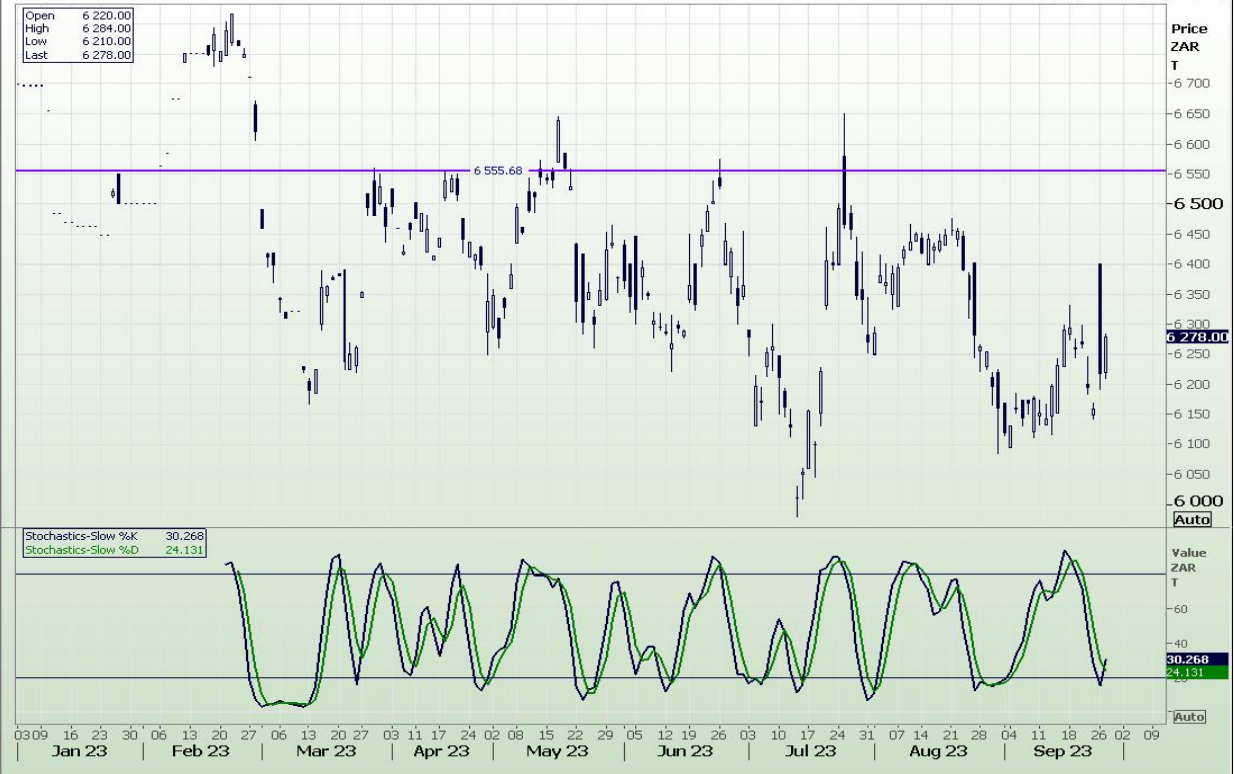

South African Futures Exchange - Maize

Technical Analysis

South African Futures Exchange - Maize

Daily WHITE MAIZE DEC3

2022/06/22 - 2023/10/19 (JHB)

REFINITIV

Daily CndI YELOW MAZE DEC3, Stoch5 YELOW MAZE DEC3

2022/09/30 - 2023/10/16 (JHB)

REFINITIV

Technical Analysis

Chicago Board of Trade and Kansas Board of Trade - Wheat

Technical Analysis

South African Futures Exchange - Wheat

Weekly SAFEX Wheat - Spot

2018/10/05 - 2024/01/05 (JHB)

REFINITIV

Daily WHEAT DEC3

2023/01/03 - 2023/10/11 (JHB)

REFINITIV

Technical Analysis

Chicago Board of Trade and Kansas Board of Trade - Wheat

Technical Analysis

South African Futures Exchange - Soybeans