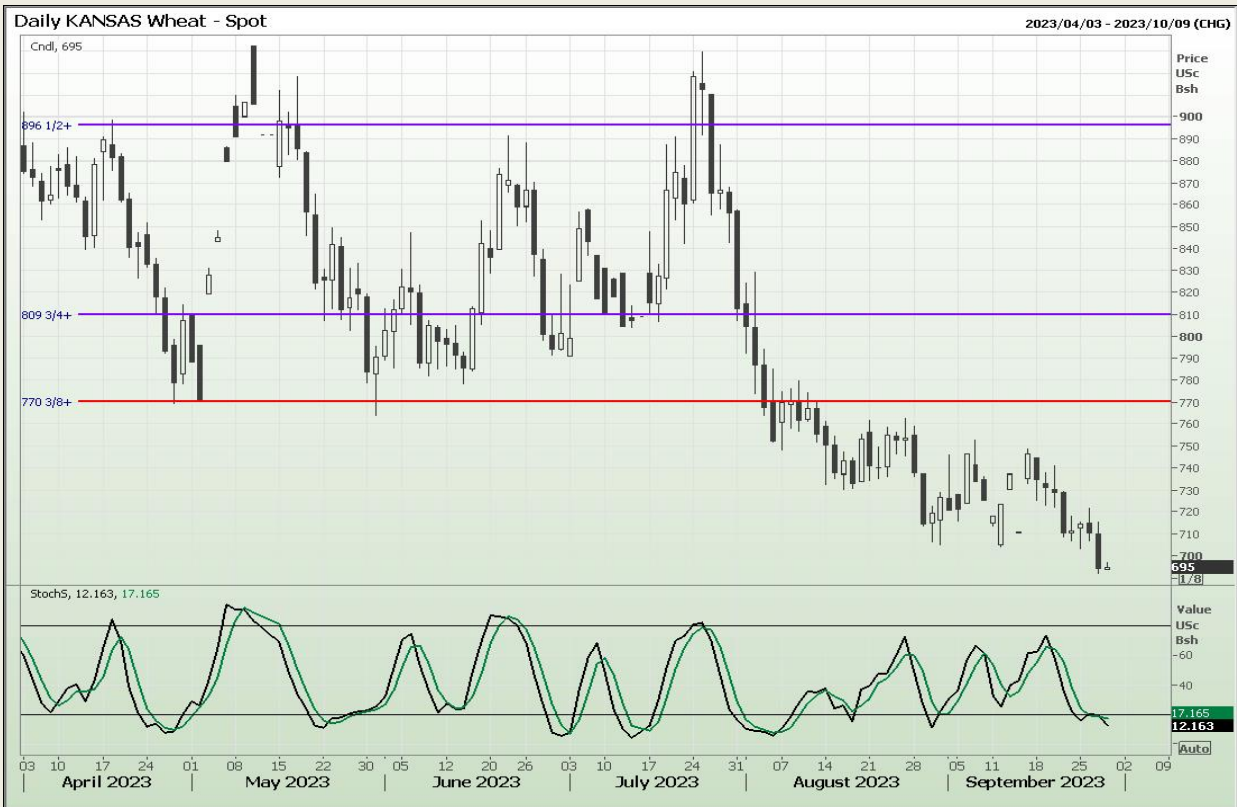

2022/09/30 - 2023/10/16 (JHB)

REFINITIV

Technical Analysis

Chicago Board of Trade and Kansas Board of Trade - Wheat

Technical Analysis

South African Futures Exchange - Wheat

Weekly SAFEX Wheat - Spot

2018/10/05 - 2024/01/05 (JHB)

REFINITIV

Daily WHEAT DEC3

2023/01/03 - 2023/10/11 (JHB)

REFINITIV

Technical Analysis

Chicago Board of Trade and Kansas Board of Trade - Wheat

Technical Analysis

South African Futures Exchange - Soybeans

Weekly SAFEX Soya Beans - Spot

2018/04/13 - 2024/01/12 (JHB)

REFINITIV

Daily SOYABEANS DEC3

2023/02/03 - 2023/10/10 (JHB)

REFINITIV

Technical Analysis

South African Futures Exchange - Sunflower