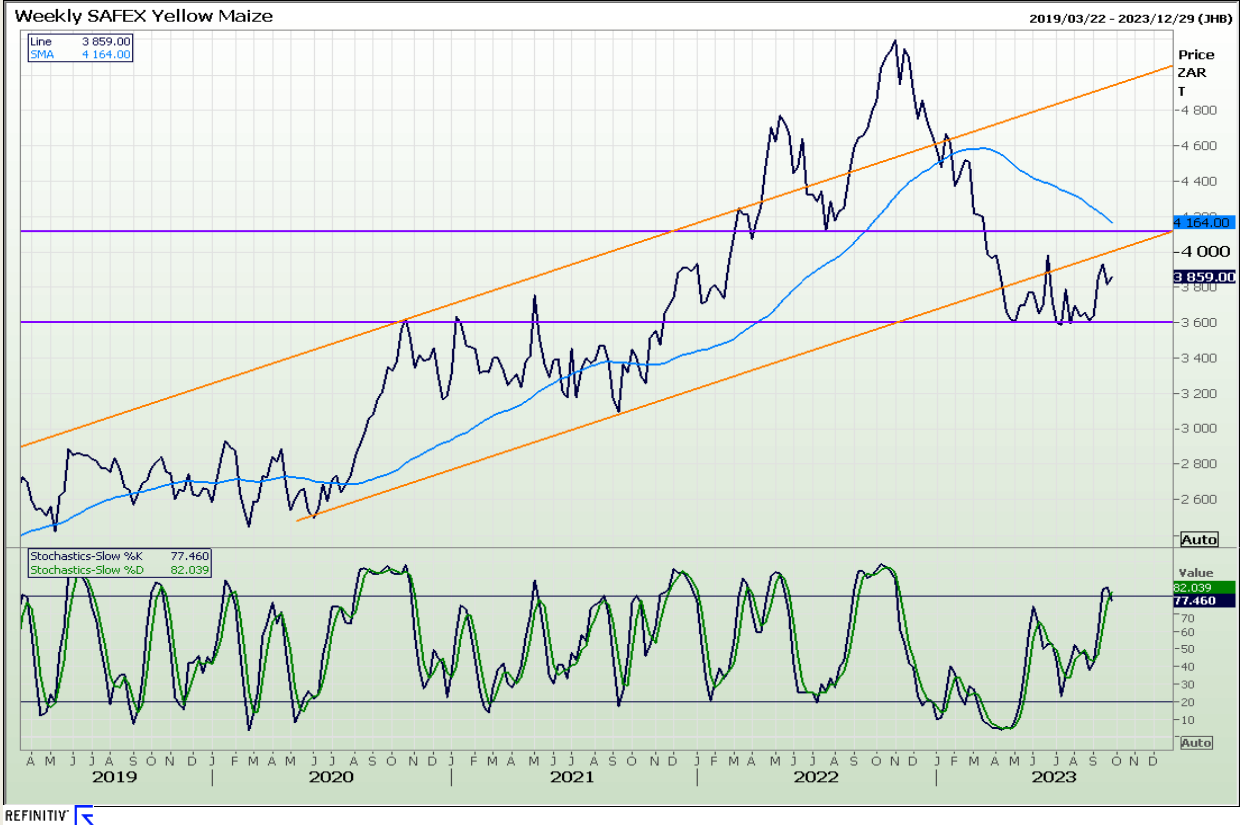

Technical Analysis

CBOT / SAFEX Spreads

REFINITIV

REFINITIV

REFINITIV

Technical Analysis

South African Futures Exchange - Maize

Technical Analysis

South African Futures Exchange - Maize

Technical Analysis

South African Futures Exchange - Maize

Daily WHITE MAIZE DEC3

2022/06/22 - 2023/10/19 (JHB)

REFINITIV

Daily CndI YELOW MAZE DEC3, Stoch5 YELOW MAZE DEC3