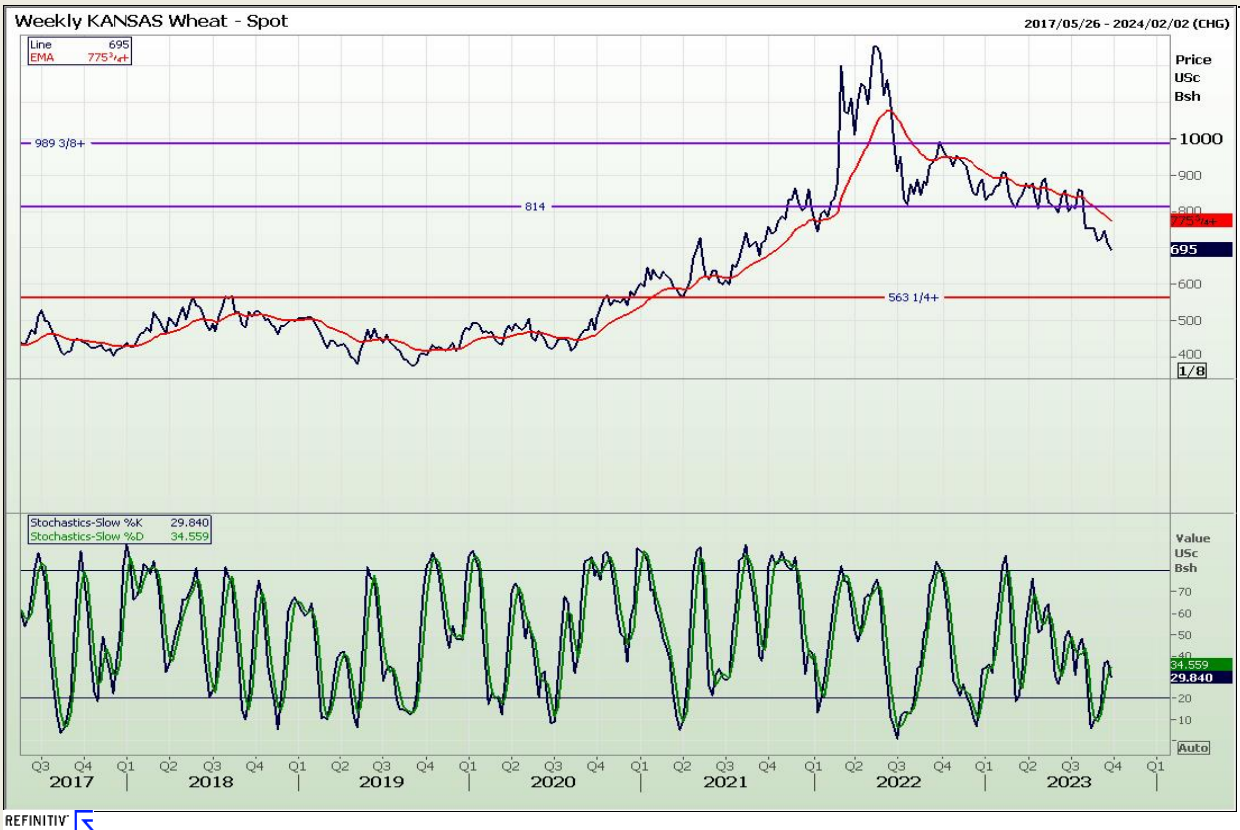

South African Futures Exchange - Maize

Technical Analysis

South African Futures Exchange - Maize

Daily WHITE MAIZE DEC3

2022/06/22 - 2023/10/19 (JHB)

REFINITIV

Daily CndI YELOW MAZE DEC3, Stoch5 YELOW MAZE DEC3

2022/09/30 - 2023/10/16 (JHB)

REFINITIV

Technical Analysis

Chicago Board of Trade and Kansas Board of Trade - Wheat

Technical Analysis

South African Futures Exchange - Wheat

Weekly SAFEX Wheat - Spot

2018/10/05 - 2024/01/05 (JHB)