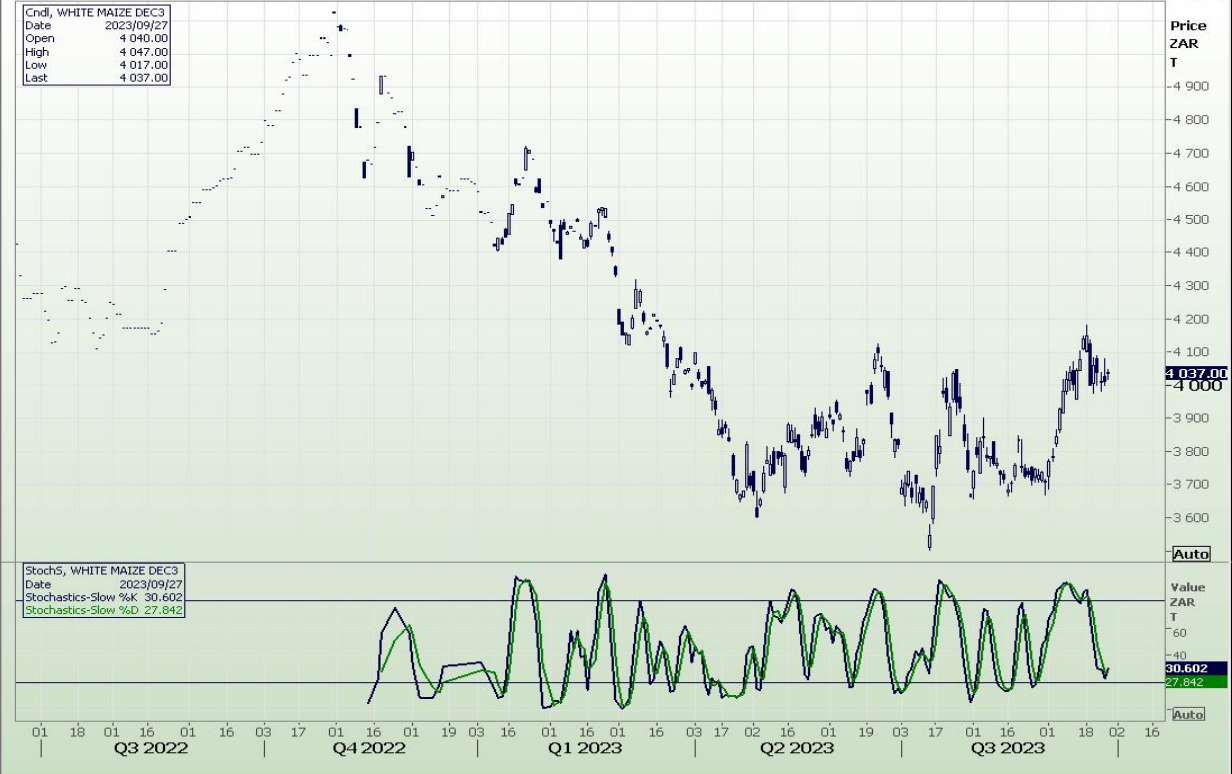

South African Futures Exchange - Maize

Technical Analysis

South African Futures Exchange - Maize

Daily WHITE MAIZE DEC3

2022/06/22 - 2023/10/19 (JHB)

REFINITIV

Daily CndI YELOW MAZE DEC3, Stoch5 YELOW MAZE DEC3

2022/09/30 - 2023/10/16 (JHB)

REFINITIV

Technical Analysis

Chicago Board of Trade and Kansas Board of Trade - Wheat

Technical Analysis

South African Futures Exchange - Wheat

Weekly SAFEX Wheat - Spot

2018/10/05 - 2024/01/05 (JHB)