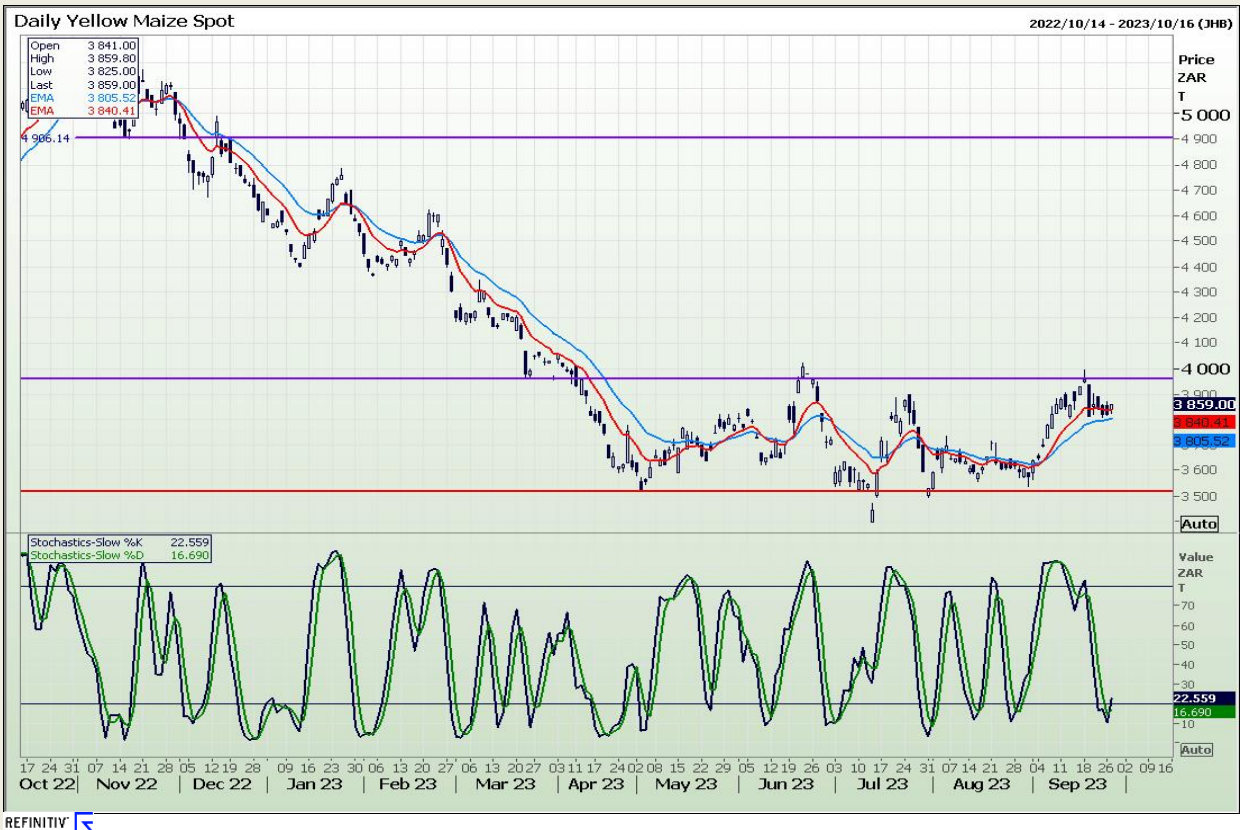

Technical Analysis

CBOT / SAFEX Spreads

REFINITIV

REFINITIV

REFINITIV

Technical Analysis

South African Futures Exchange - Maize

Technical Analysis

South African Futures Exchange - Maize

Technical Analysis

South African Futures Exchange - Maize

Daily WHITE MAIZE DEC3

2022/06/22 - 2023/10/19 (JHB)

REFINITIV

Daily CndI YELOW MAZE DEC3, Stoch5 YELOW MAZE DEC3