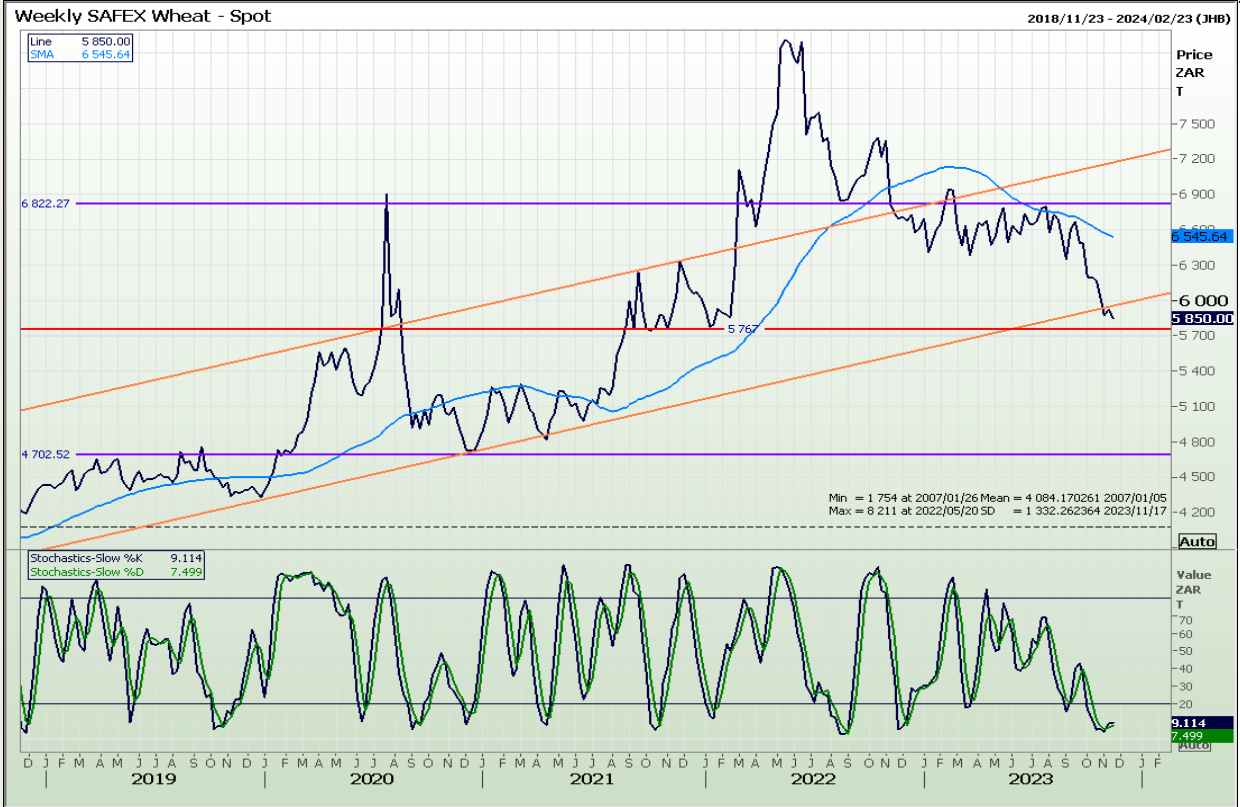

2017/09/01 - 2024/03/15 (JHB)

Daily White Maize Spot

2022/09/27 - 2023/12/07 (JHB)

Technical Analysis

South African Futures Exchange - Maize

Technical Analysis

South African Futures Exchange - Maize

Daily WHITE MAIZE DEC3

2022/06/22 - 2023/12/12 (JHB)

REFINITIV

Daily CndI YELOW MAZE DEC3, StochS YELOW MAZE DEC3

2022/11/21 - 2023/12/05 (JHB)

REFINITIV

Technical Analysis

Chicago Board of Trade and Kansas Board of Trade - Wheat

Technical Analysis

South African Futures Exchange - Wheat

Technical Analysis

Chicago Board of Trade and Kansas Board of Trade - Wheat

Technical Analysis

Chicago Board of Trade - Soybeans

Weekly CBOT Soya Beans - Spot