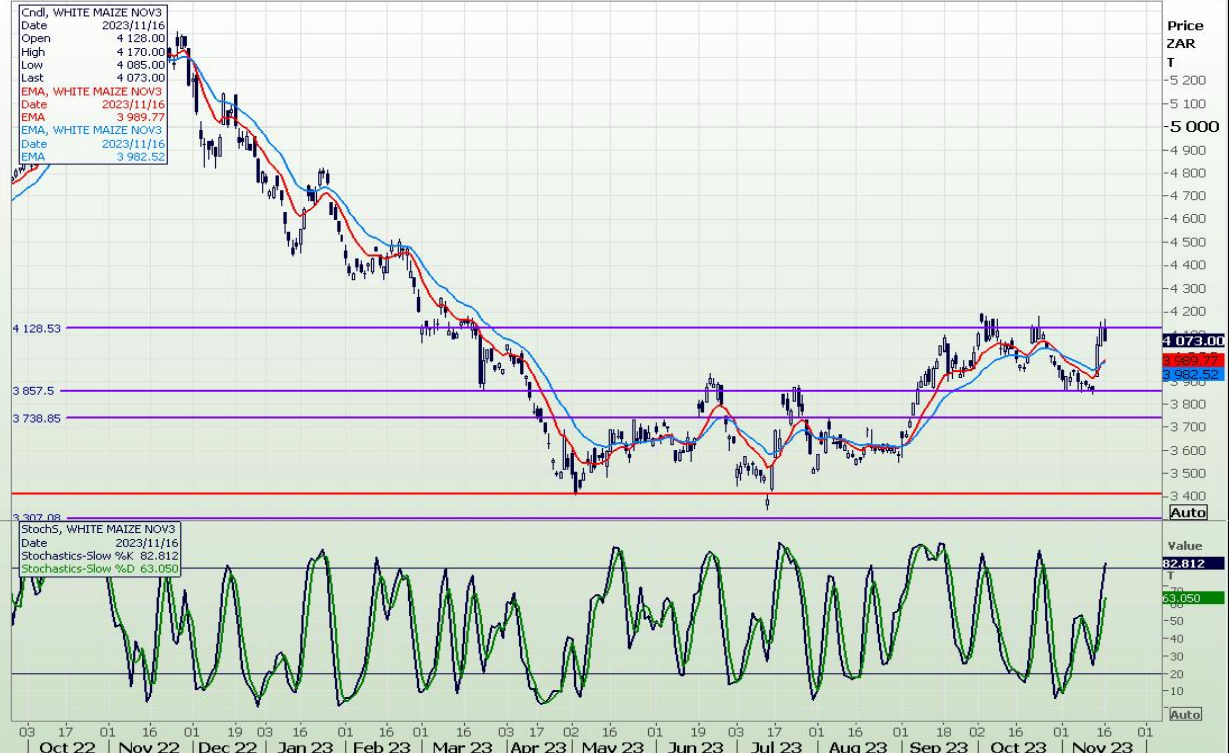

Technical Analysis

CBOT / SAFEX Spreads

REFINITIV

REFINITIV

REFINITIV

Technical Analysis

South African Futures Exchange - Maize

Weekly SAFEX White Maize

2017/09/01 - 2024/03/15 (JHB)

Daily White Maize Spot

2022/09/27 - 2023/12/07 (JHB)

Technical Analysis

South African Futures Exchange - Maize

Technical Analysis

South African Futures Exchange - Maize

Daily WHITE MAIZE DEC3