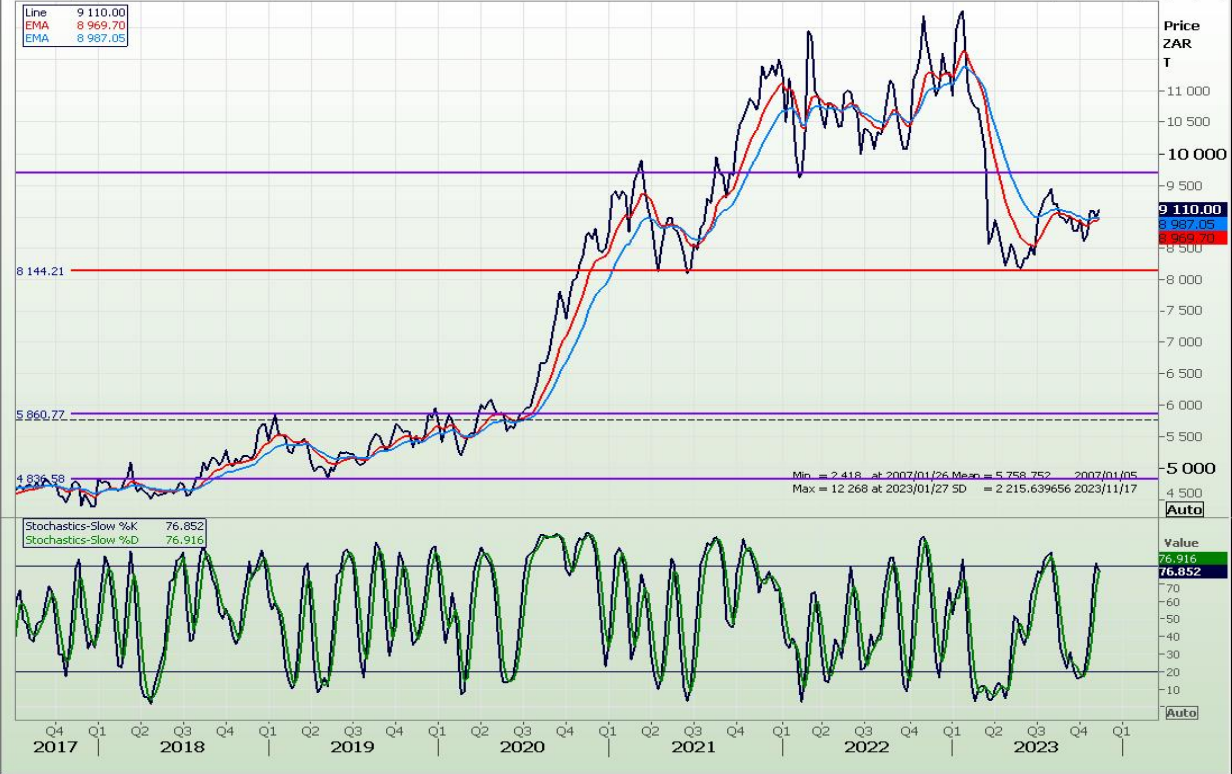

Daily SUNFLR SEED DEC3

Technical Analysis

South African Futures Exchange - Sunflower

Weekly SAFEX Sunflower - Spot

2017/07/14 - 2024/03/22 (JHB)