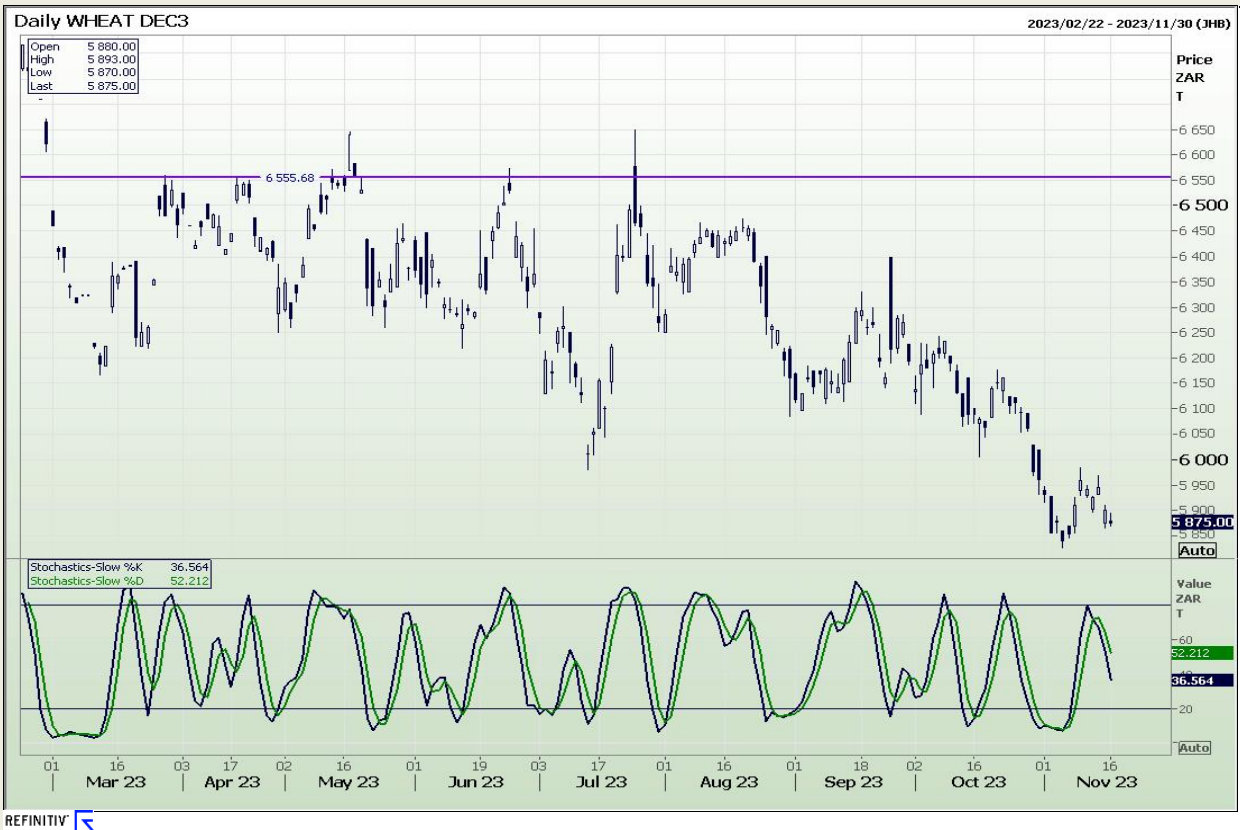

2017/09/01 - 2024/03/15 (JHB)

Daily White Maize Spot

2022/09/27 - 2023/12/07 (JHB)

Technical Analysis

South African Futures Exchange - Maize

Technical Analysis

South African Futures Exchange - Maize

Daily WHITE MAIZE DEC3

2022/06/22 - 2023/12/12 (JHB)

REFINITIV

Daily CndI YELOW MAZE DEC3, StochS YELOW MAZE DEC3

2022/11/21 - 2023/12/05 (JHB)

REFINITIV

Technical Analysis

Chicago Board of Trade and Kansas Board of Trade - Wheat

Technical Analysis

South African Futures Exchange - Wheat

Technical Analysis

Chicago Board of Trade and Kansas Board of Trade - Wheat

Technical Analysis

Chicago Board of Trade - Soybeans

Weekly CBOT Soya Beans - Spot