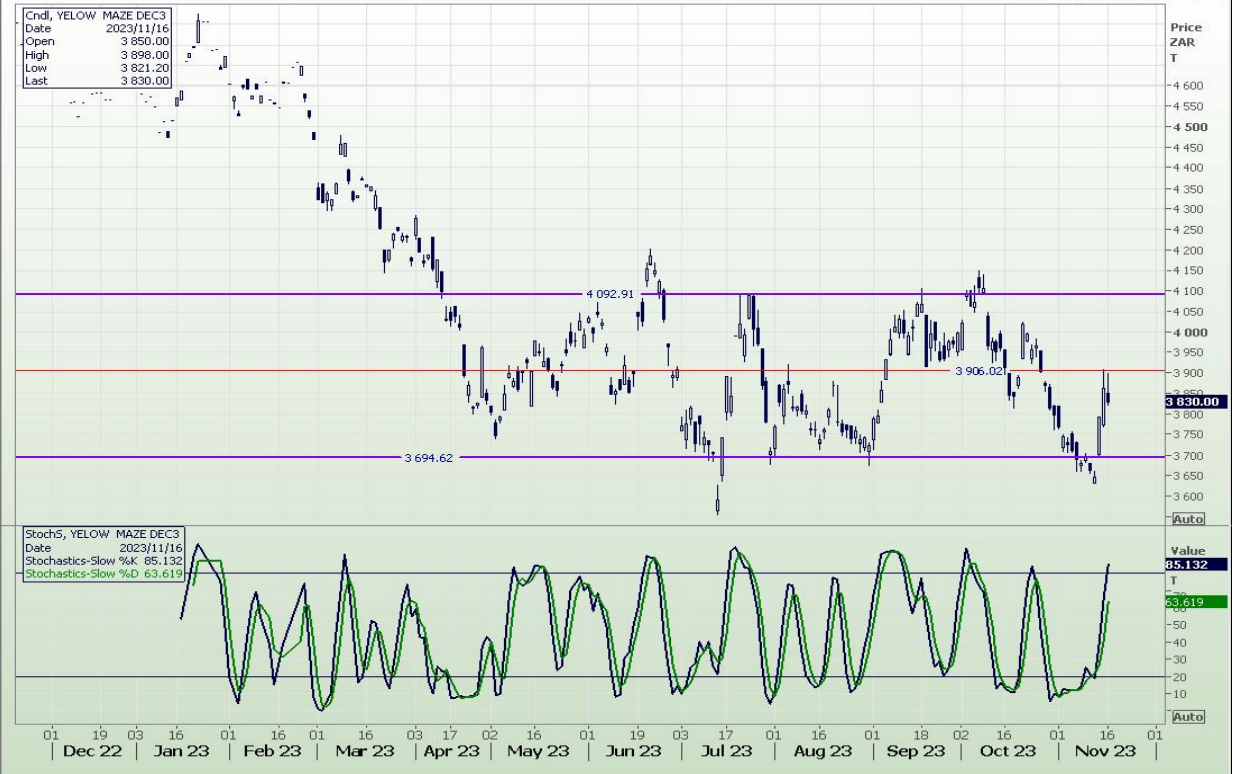

Technical Analysis

CBOT / SAFEX Spreads

REFINITIV

REFINITIV

REFINITIV

Technical Analysis

South African Futures Exchange - Maize

Weekly SAFEX White Maize

2017/09/01 - 2024/03/15 (JHB)

Daily White Maize Spot

2022/09/27 - 2023/12/07 (JHB)

Technical Analysis

South African Futures Exchange - Maize

Technical Analysis

South African Futures Exchange - Maize

Daily WHITE MAIZE DEC3

2022/06/22 - 2023/12/12 (JHB)

REFINITIV

Daily CndI YELOW MAZE DEC3, StochS YELOW MAZE DEC3

2022/11/21 - 2023/12/05 (JHB)

REFINITIV

Technical Analysis

Chicago Board of Trade and Kansas Board of Trade - Wheat

Technical Analysis

South African Futures Exchange - Wheat

Technical Analysis

Chicago Board of Trade and Kansas Board of Trade - Wheat

Technical Analysis

Chicago Board of Trade - Soybeans

Weekly CBOT Soya Beans - Spot