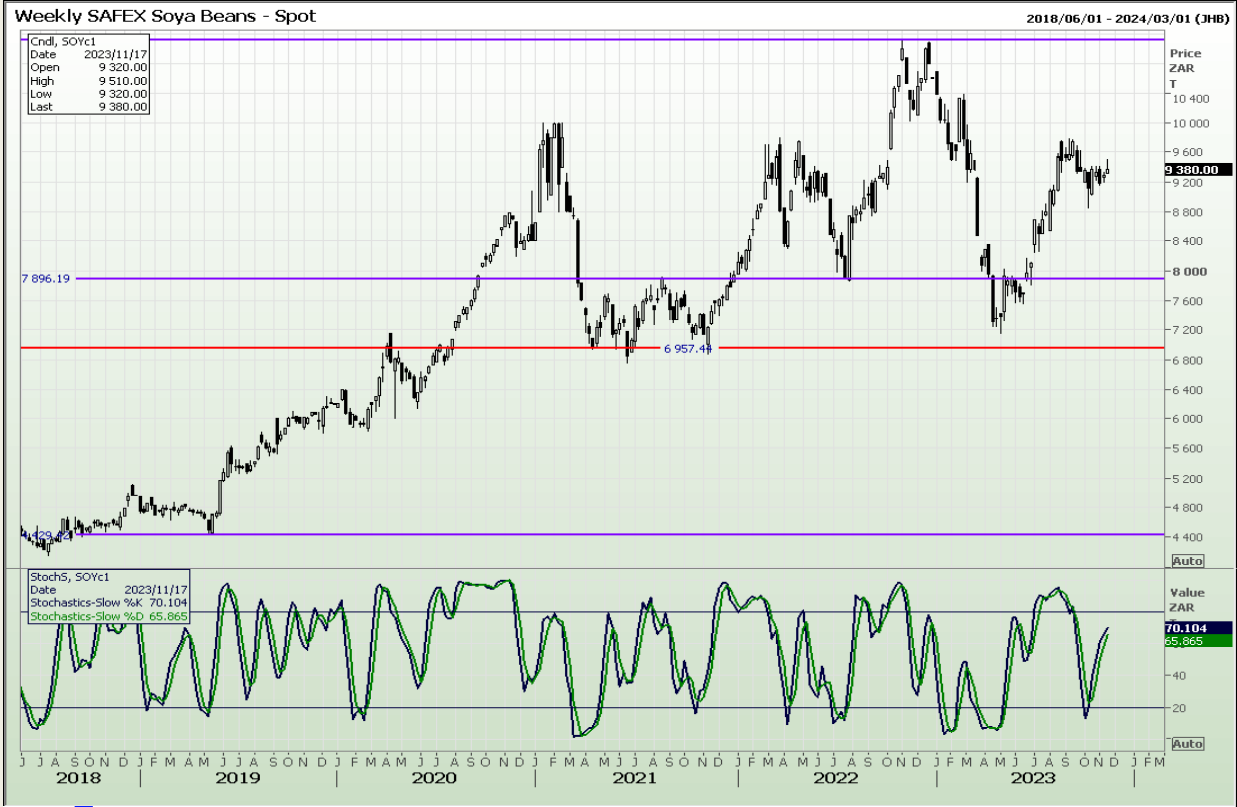

Technical Analysis

South African Futures Exchange - Wheat

Technical Analysis

Chicago Board of Trade and Kansas Board of Trade - Wheat

Technical Analysis

Chicago Board of Trade - Soybeans

Weekly CBOT Soya Beans - Spot

2016/02/12 - 2024/04/12 (CHG)

Daily SOYBEANS NOV3

2022/09/28 - 2023/12/06 (CHG)

Technical Analysis

South African Futures Exchange - Soybeans

Technical Analysis

South African Futures Exchange - Sunflower

Weekly SAFEX Sunflower - Spot