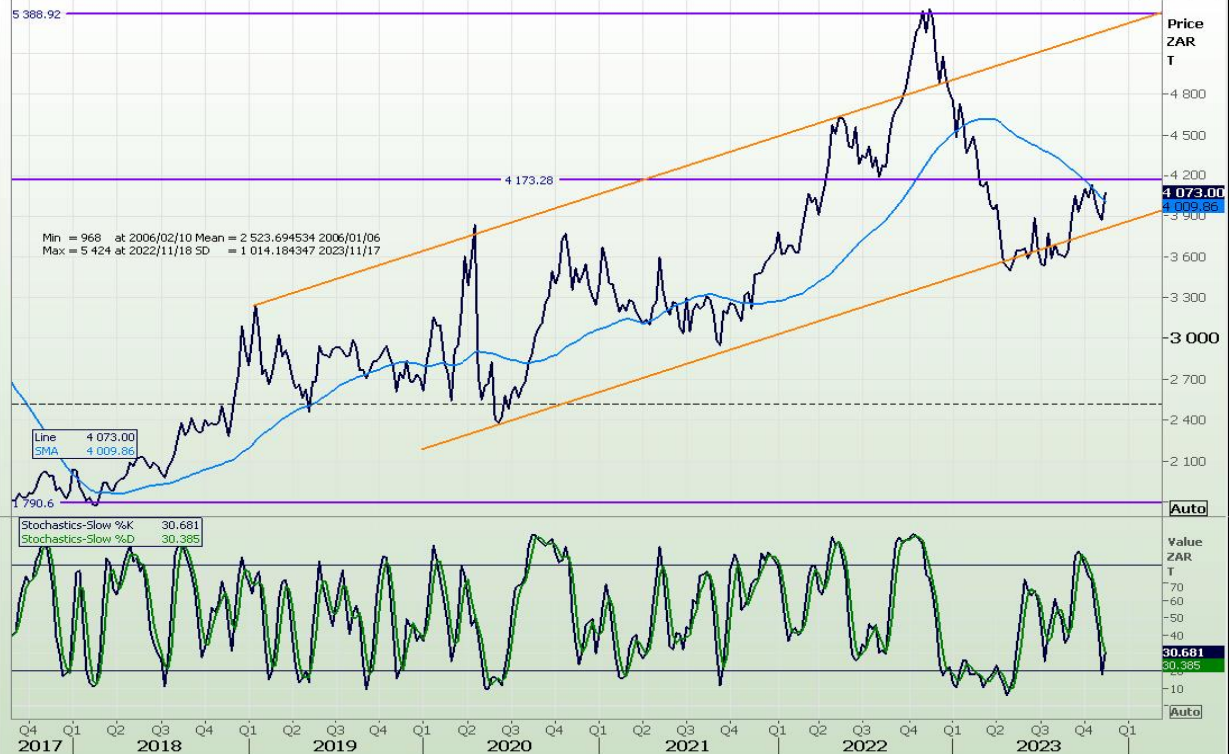

Technical Analysis

CBOT / SAFEX Spreads

REFINITIV

REFINITIV

REFINITIV

Technical Analysis

South African Futures Exchange - Maize

Weekly SAFEX White Maize

2017/09/01 - 2024/03/15 (JHB)

Daily White Maize Spot

2022/09/27 - 2023/12/07 (JHB)

Technical Analysis

South African Futures Exchange - Maize

Technical Analysis

South African Futures Exchange - Maize

Daily WHITE MAIZE DEC3