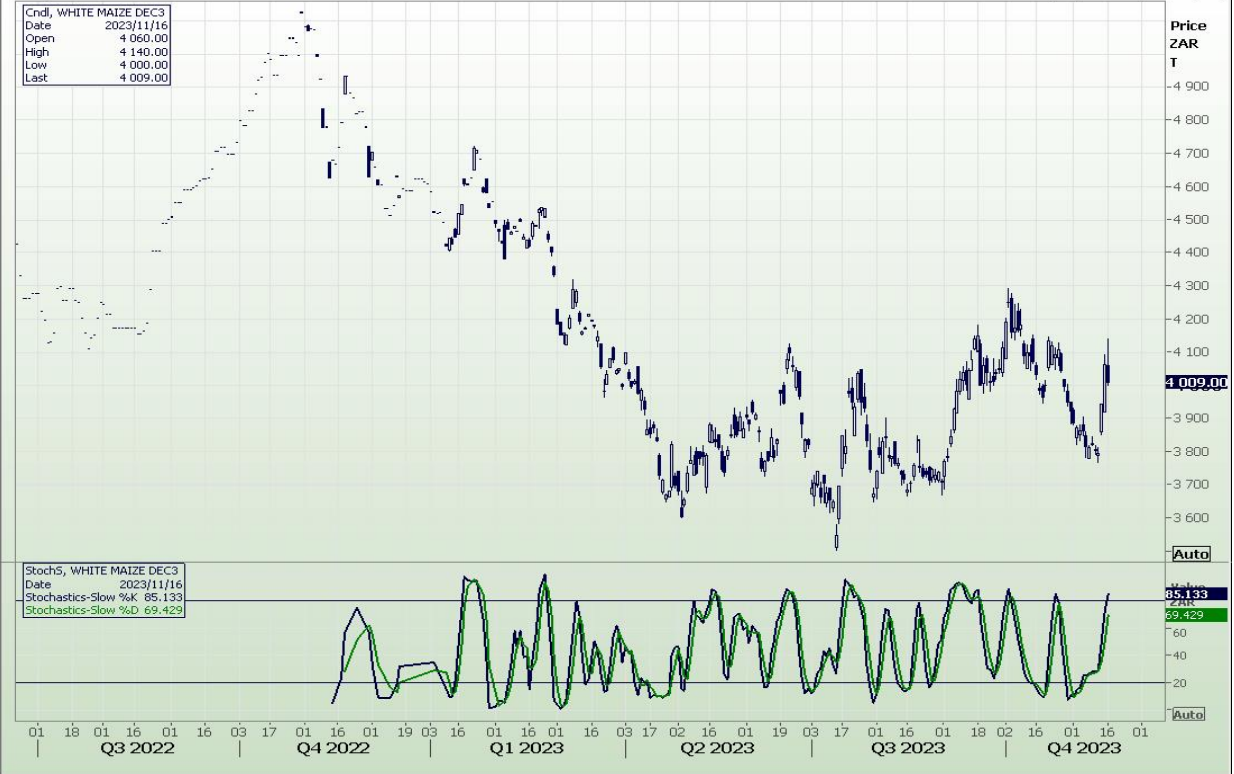

2017/09/01 - 2024/03/15 (JHB)

Daily White Maize Spot

2022/09/27 - 2023/12/07 (JHB)

Technical Analysis

South African Futures Exchange - Maize

Technical Analysis

South African Futures Exchange - Maize

Daily WHITE MAIZE DEC3

2022/06/22 - 2023/12/12 (JHB)

REFINITIV

Daily CndI YELOW MAZE DEC3, StochS YELOW MAZE DEC3

2022/11/21 - 2023/12/05 (JHB)

REFINITIV

Technical Analysis

Chicago Board of Trade and Kansas Board of Trade - Wheat