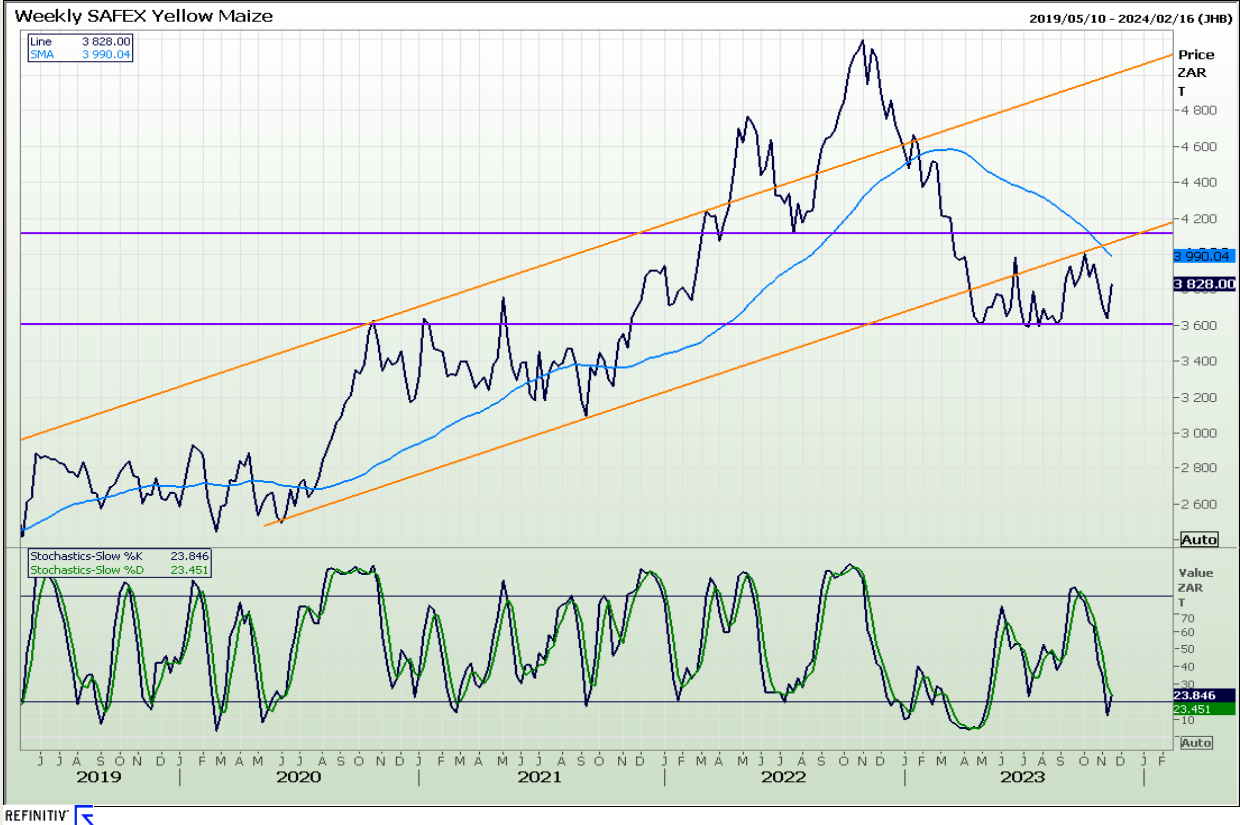

2017/09/01 - 2024/03/15 (JHB)

Daily White Maize Spot

2022/09/27 - 2023/12/07 (JHB)

Technical Analysis

South African Futures Exchange - Maize

Technical Analysis

South African Futures Exchange - Maize

Daily WHITE MAIZE DEC3

2022/06/22 - 2023/12/12 (JHB)

REFINITIV

Daily CndI YELOW MAZE DEC3, StochS YELOW MAZE DEC3

2022/11/21 - 2023/12/05 (JHB)

REFINITIV

Technical Analysis

Chicago Board of Trade and Kansas Board of Trade - Wheat