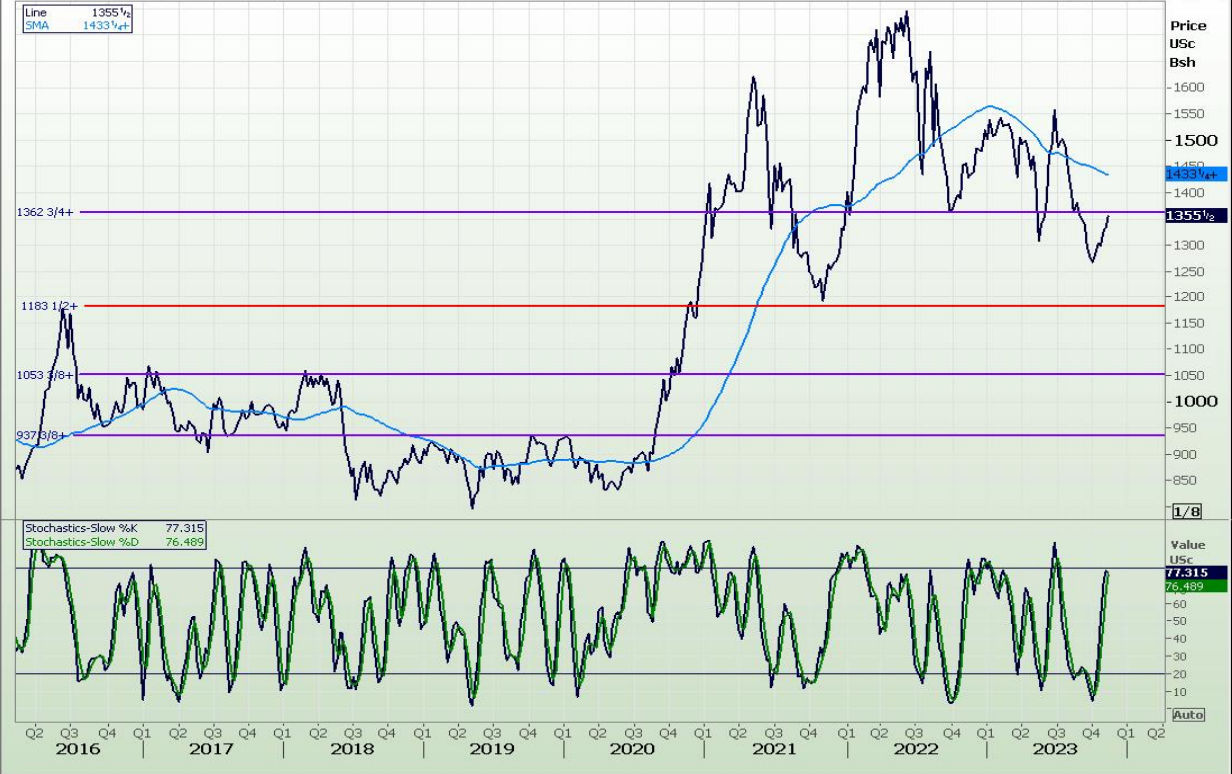

2017/09/01 - 2024/03/15 (JHB)

Daily White Maize Spot

2022/09/27 - 2023/12/07 (JHB)

Technical Analysis

South African Futures Exchange - Maize

Technical Analysis

South African Futures Exchange - Maize

Daily WHITE MAIZE DEC3

Technical Analysis

South African Futures Exchange - Wheat

Technical Analysis

Chicago Board of Trade and Kansas Board of Trade - Wheat

Technical Analysis

Chicago Board of Trade - Soybeans

Weekly CBOT Soya Beans - Spot

2016/02/12 - 2024/04/12 (CHG)

Daily SOYBEANS NOV3

2022/09/28 - 2023/12/06 (CHG)

Technical Analysis

South African Futures Exchange - Soybeans

Technical Analysis

South African Futures Exchange - Sunflower

Weekly SAFEX Sunflower - Spot