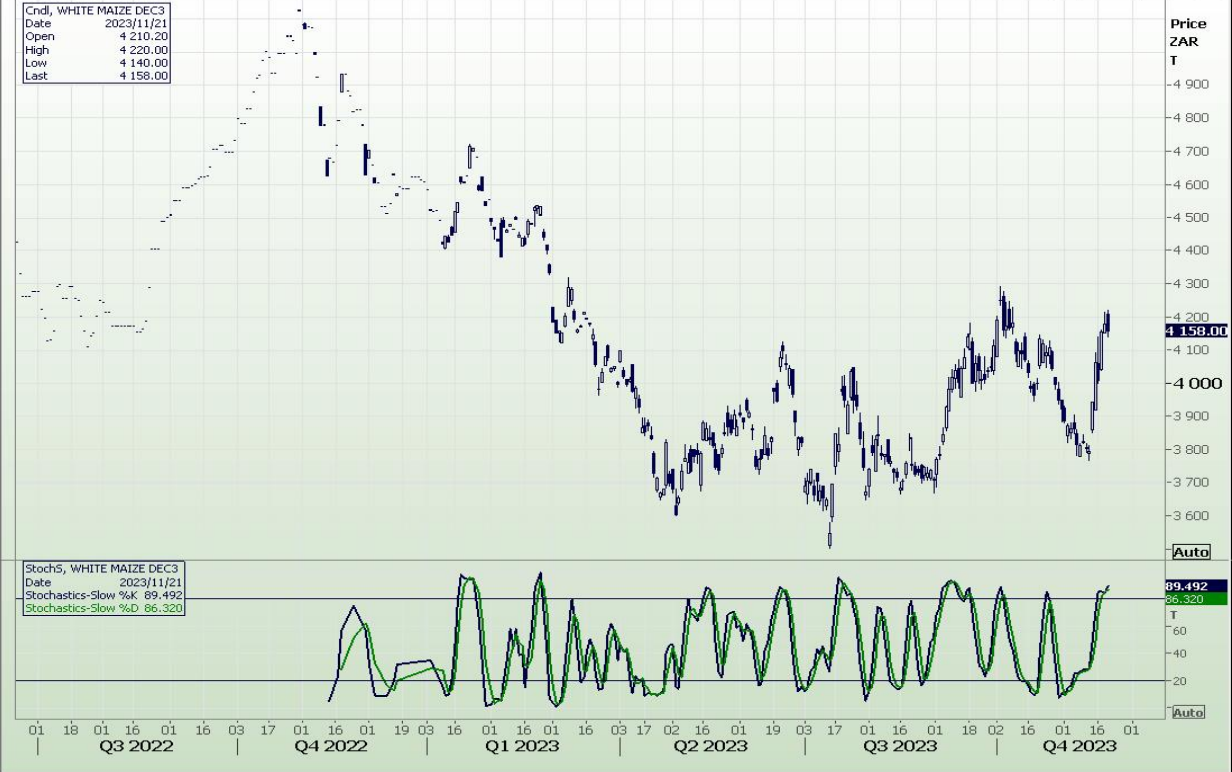

Technical Analysis

CBOT / SAFEX Spreads

Technical Analysis

Chicago Board of Trade - Corn

Weekly CBOT Corn Spot

2013/11/29 - 2024/06/07 (CHG)

REFINITIV

Daily Corn Spot

2022/07/19 - 2023/12/19 (CHG)

REFINITIV

Technical Analysis

South African Futures Exchange - Maize

Technical Analysis

South African Futures Exchange - Maize

Technical Analysis

South African Futures Exchange - Maize

Daily WHITE MAIZE DEC3

2022/06/22 - 2023/12/15 (JHB)

REFINITIV

Daily CndI YELOW MAZE DEC3, Stoch5 YELOW MAZE DEC3

2022/11/24 - 2023/12/08 (JHB)

REFINITIV

Technical Analysis

Chicago Board of Trade and Kansas Board of Trade - Wheat