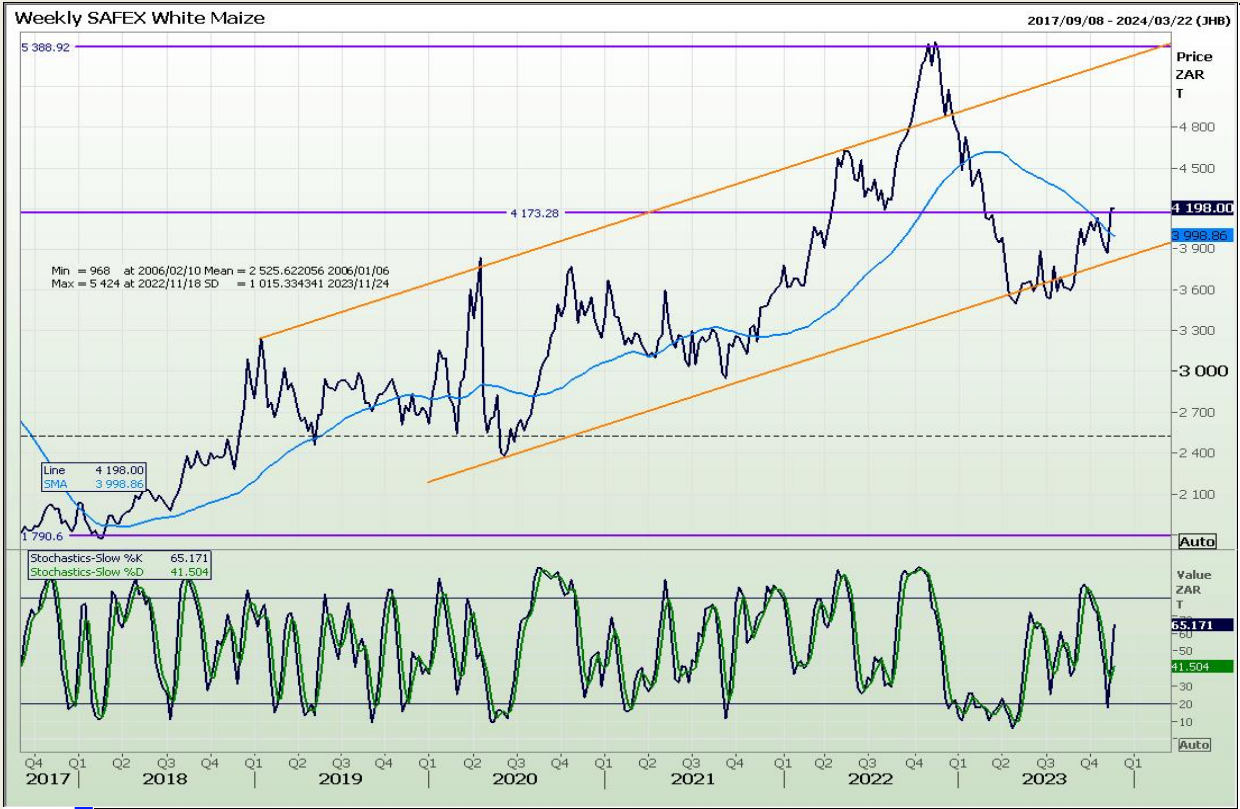

Technical Analysis

CBOT / SAFEX Spreads

Technical Analysis

Chicago Board of Trade - Corn

Weekly CBOT Corn Spot

2013/11/29 - 2024/06/07 (CHG)

REFINITIV

Daily Corn Spot

2022/07/19 - 2023/12/19 (CHG)

REFINITIV

Technical Analysis

South African Futures Exchange - Maize

Technical Analysis

South African Futures Exchange - Maize

Technical Analysis

South African Futures Exchange - Maize