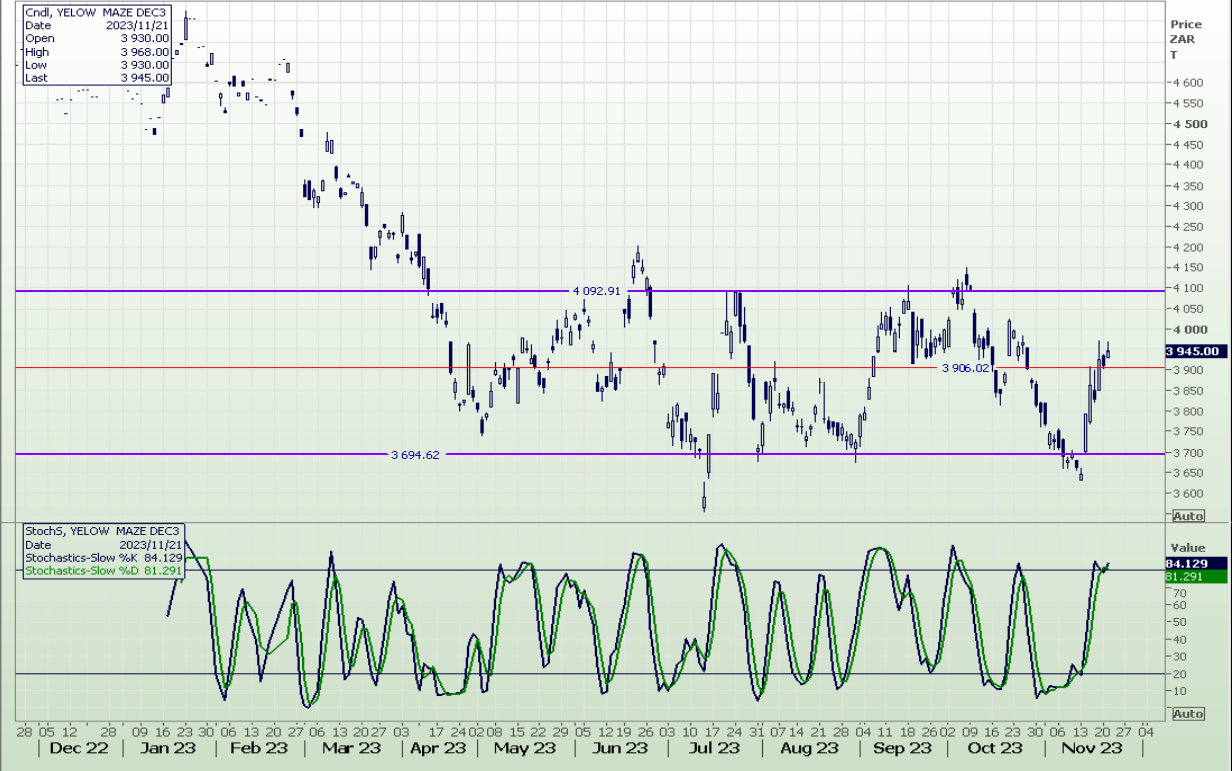

Technical Analysis

CBOT / SAFEX Spreads

Technical Analysis

Chicago Board of Trade - Corn

Weekly CBOT Corn Spot

2013/11/29 - 2024/06/07 (CHG)

REFINITIV

Daily Corn Spot

2022/07/19 - 2023/12/19 (CHG)

REFINITIV

Technical Analysis

South African Futures Exchange - Maize

Technical Analysis

South African Futures Exchange - Maize

Technical Analysis

South African Futures Exchange - Maize

Daily WHITE MAIZE DEC3

2022/06/22 - 2023/12/15 (JHB)

REFINITIV

Daily CndI YELOW MAZE DEC3, Stoch5 YELOW MAZE DEC3

2022/11/24 - 2023/12/08 (JHB)

REFINITIV

Technical Analysis

Chicago Board of Trade and Kansas Board of Trade - Wheat

Technical Analysis

South African Futures Exchange - Wheat

Technical Analysis

Chicago Board of Trade and Kansas Board of Trade - Wheat

Technical Analysis

Chicago Board of Trade - Soybeans

Technical Analysis

South African Futures Exchange - Soybeans