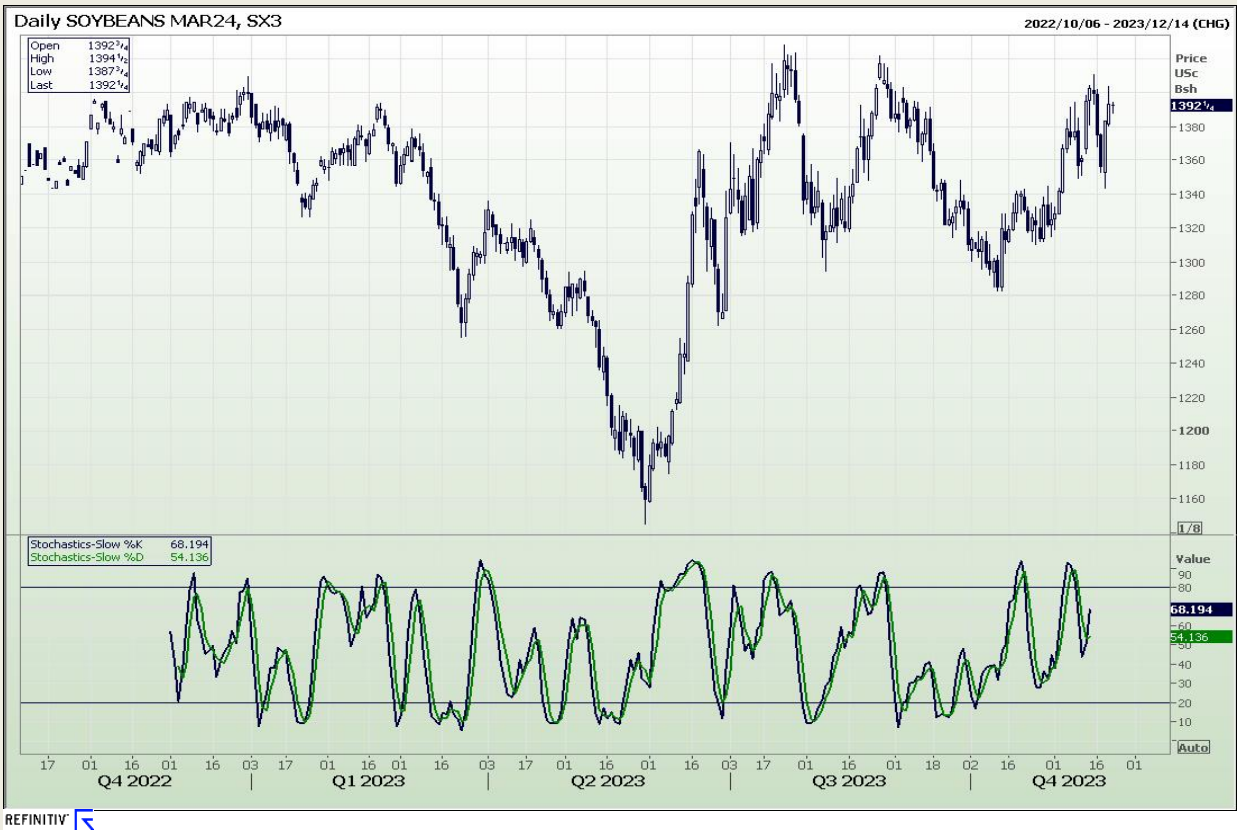

Technical Analysis

South African Futures Exchange - Wheat

Technical Analysis

Chicago Board of Trade and Kansas Board of Trade - Wheat

Technical Analysis

Chicago Board of Trade - Soybeans

Technical Analysis

South African Futures Exchange - Soybeans

Weekly SAFEX Soya Beans - Spot

2018/06/08 - 2024/03/08 (JHB)

REFINITIV

Daily SOYABEANS DEC3

2023/03/31 - 2023/12/04 (JHB)

REFINITIV

Technical Analysis

South African Futures Exchange - Sunflower