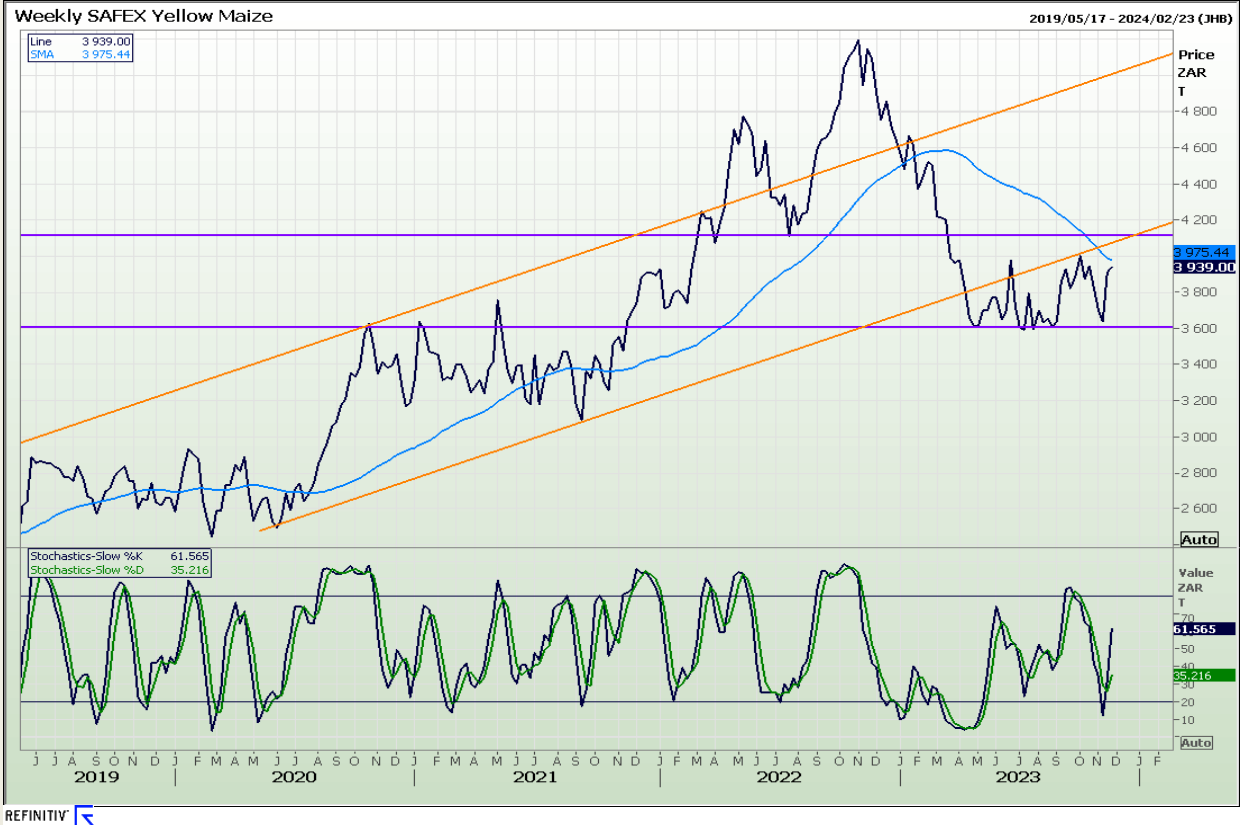

Technical Analysis

CBOT / SAFEX Spreads

Technical Analysis

Chicago Board of Trade - Corn

Weekly CBOT Corn Spot

2013/11/29 - 2024/06/07 (CHG)

REFINITIV

Daily Corn Spot

2022/07/19 - 2023/12/19 (CHG)

REFINITIV

Technical Analysis

South African Futures Exchange - Maize

Technical Analysis

South African Futures Exchange - Maize

Technical Analysis

South African Futures Exchange - Maize

Daily WHITE MAIZE DEC3

2022/06/22 - 2023/12/15 (JHB)

REFINITIV

Daily CndI YELOW MAZE DEC3, Stoch5 YELOW MAZE DEC3

2022/11/24 - 2023/12/08 (JHB)

REFINITIV

Technical Analysis

Chicago Board of Trade and Kansas Board of Trade - Wheat