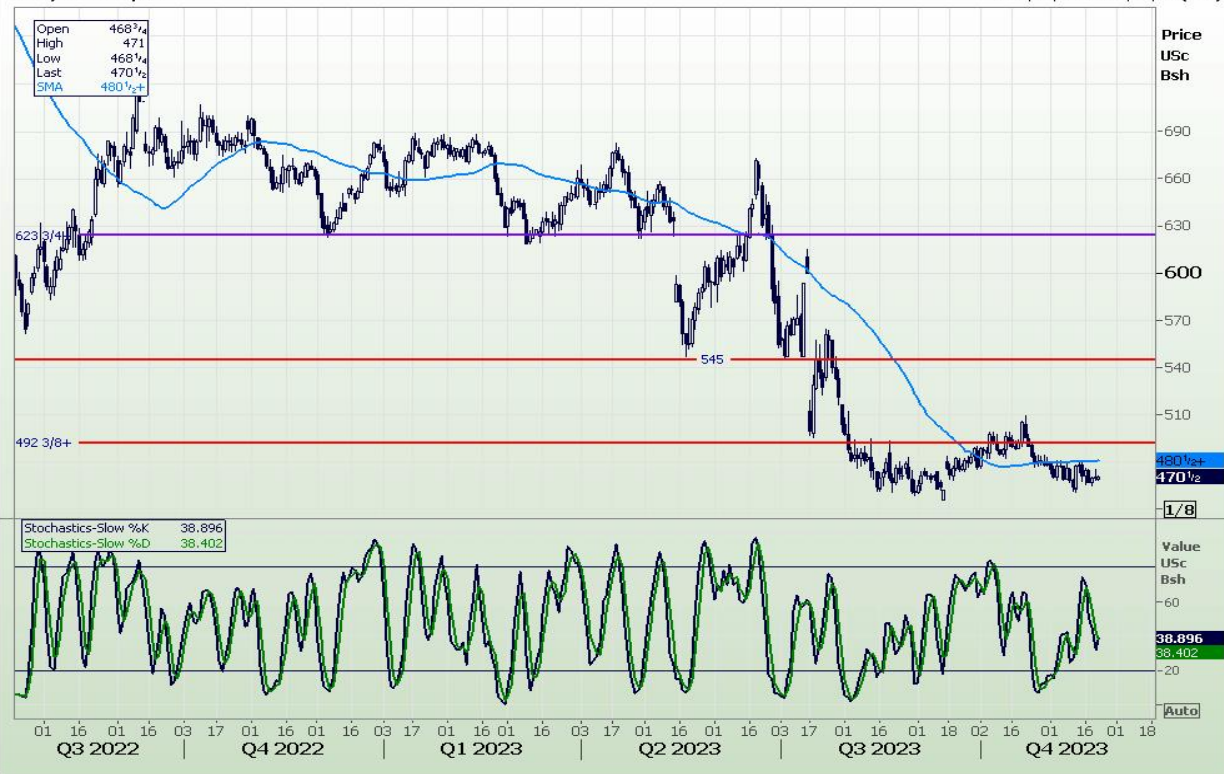

Technical Analysis

CBOT / SAFEX Spreads

Technical Analysis

Chicago Board of Trade - Corn

Weekly CBOT Corn Spot

2013/11/29 - 2024/06/07 (CHG)

REFINITIV

Daily Corn Spot

2022/07/19 - 2023/12/19 (CHG)

REFINITIV

Technical Analysis

South African Futures Exchange - Maize

Technical Analysis

South African Futures Exchange - Maize

Technical Analysis

South African Futures Exchange - Maize