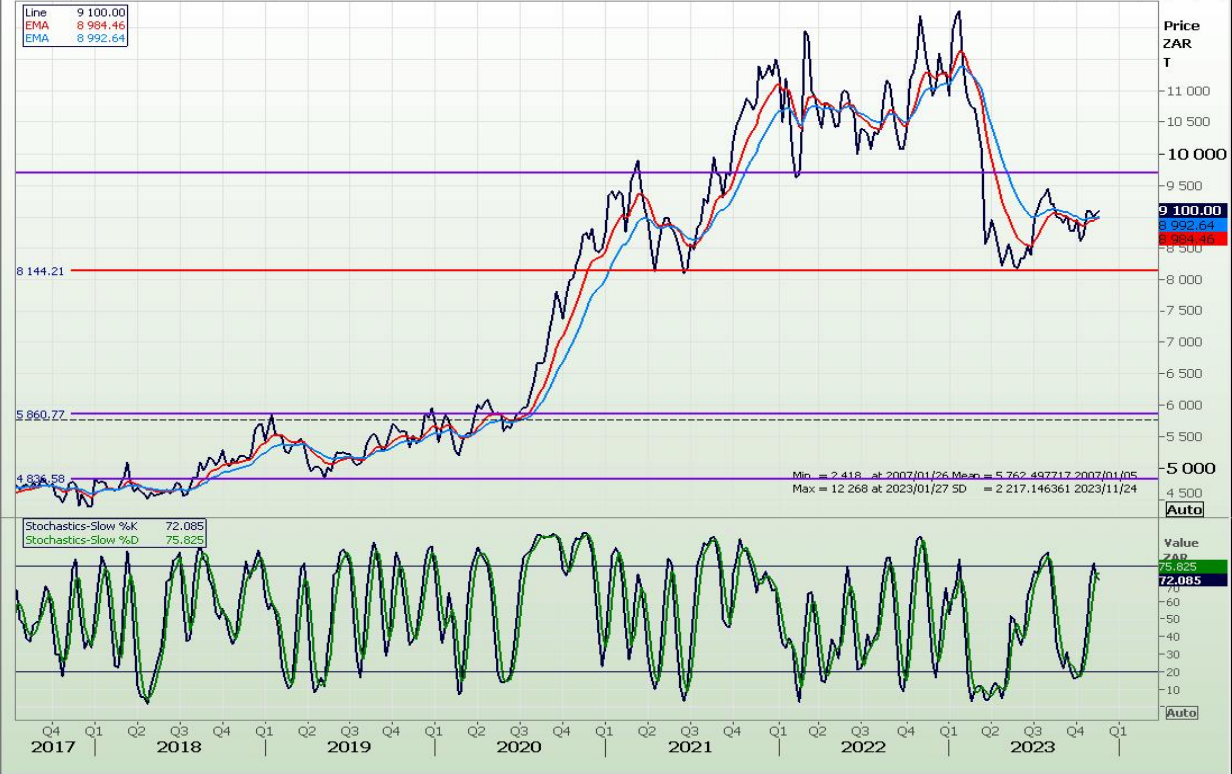

Daily SUNFLR SEED DEC3

Technical Analysis

South African Futures Exchange - Sunflower

Weekly SAFEX Sunflower - Spot

2017/07/21 - 2024/03/29 (JHB)