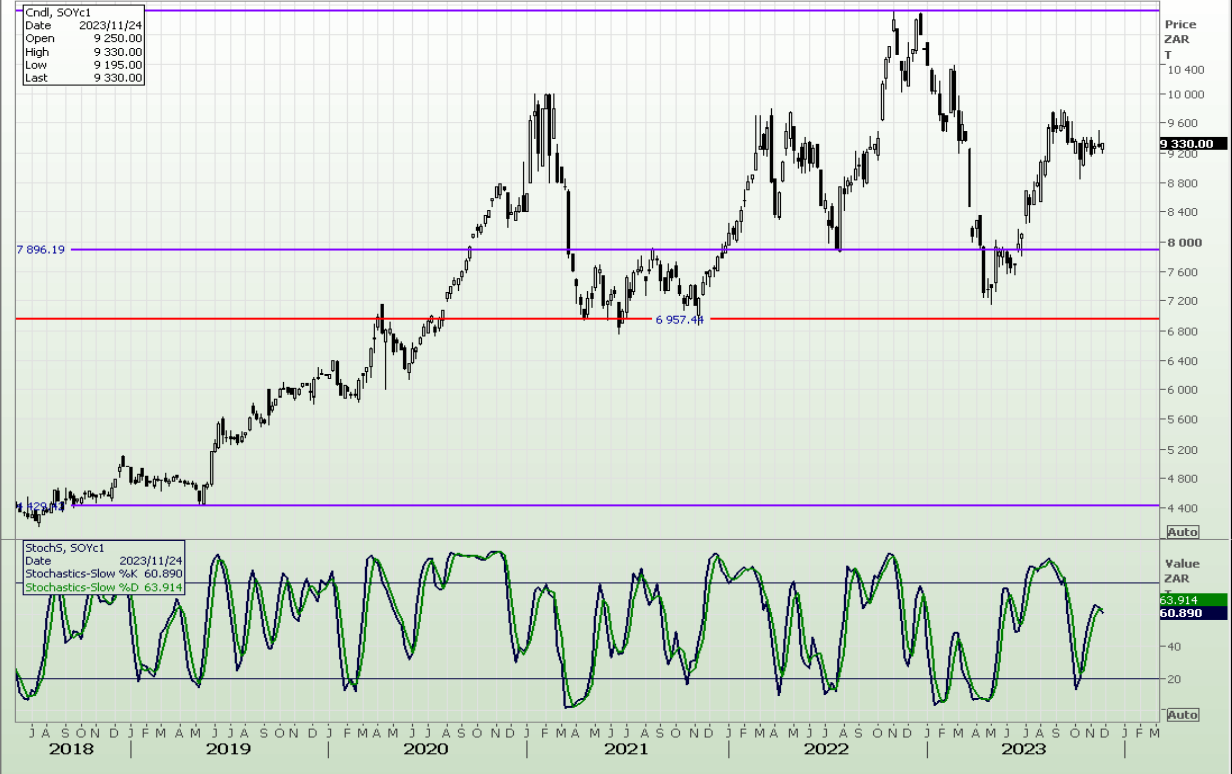

Daily WHITE MAIZE DEC3

2022/06/22 - 2023/12/15 (JHB)

REFINITIV

Daily CndI YELOW MAZE DEC3, Stoch5 YELOW MAZE DEC3

2022/11/24 - 2023/12/08 (JHB)

REFINITIV

Technical Analysis

Chicago Board of Trade and Kansas Board of Trade - Wheat

Technical Analysis

South African Futures Exchange - Wheat

Technical Analysis

Chicago Board of Trade and Kansas Board of Trade - Wheat

Technical Analysis

Chicago Board of Trade - Soybeans

Technical Analysis

South African Futures Exchange - Soybeans

Weekly SAFEX Soya Beans - Spot

2018/06/08 - 2024/03/08 (JHB)

REFINITIV

Daily SOYABEANS DEC3

2023/03/31 - 2023/12/04 (JHB)

REFINITIV

Technical Analysis

South African Futures Exchange - Sunflower