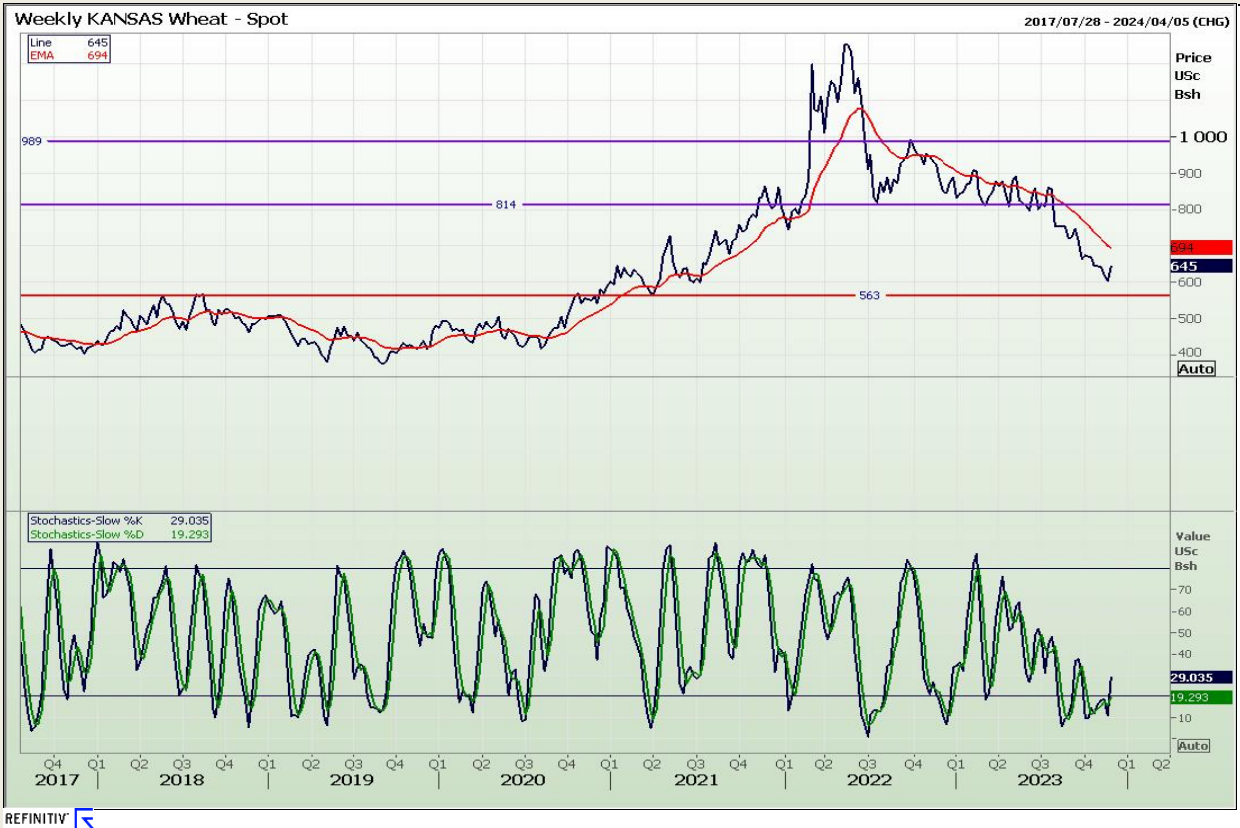

Technical Analysis

Chicago Board of Trade and Kansas Board of Trade - Wheat