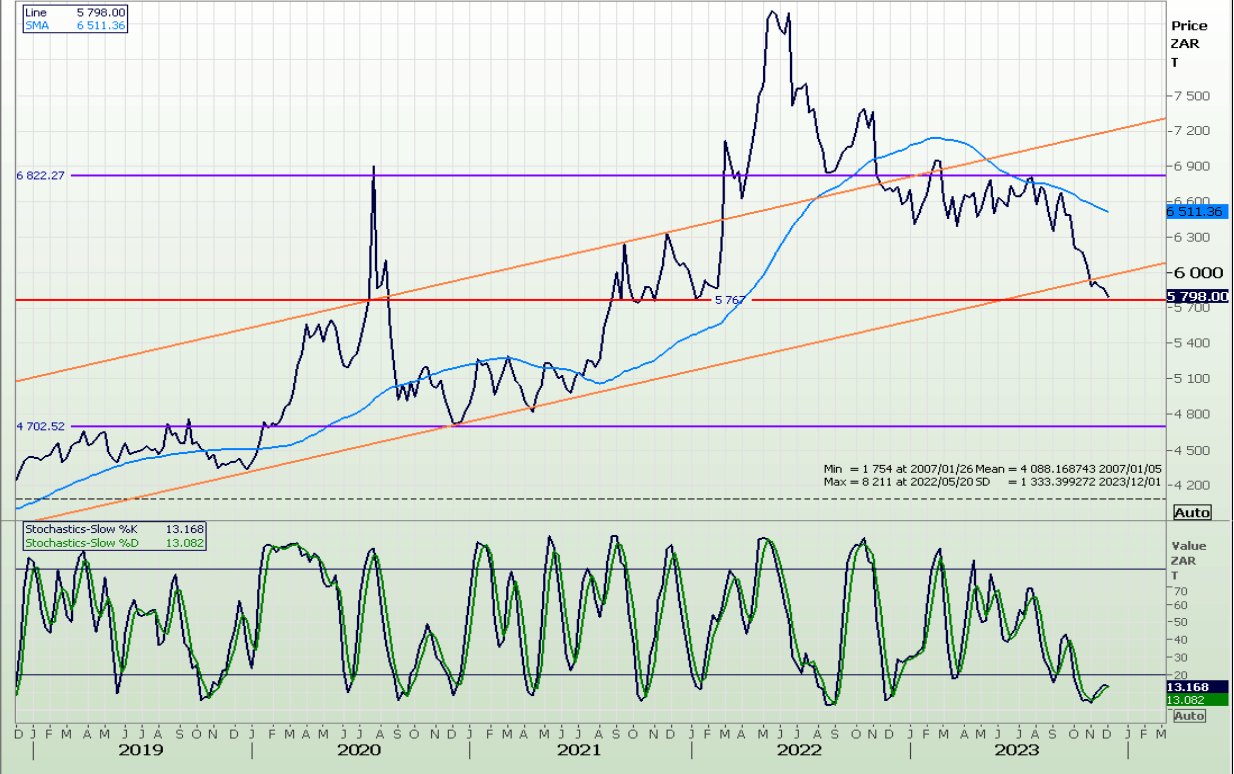

## South African Futures Exchange - Wheat

Weekly SAFEX Wheat - Spot

2018/12/07 - 2024/03/08 (JHB)

Daily WHEAT DEC3

2023/03/09 - 2023/12/18 (JHB)