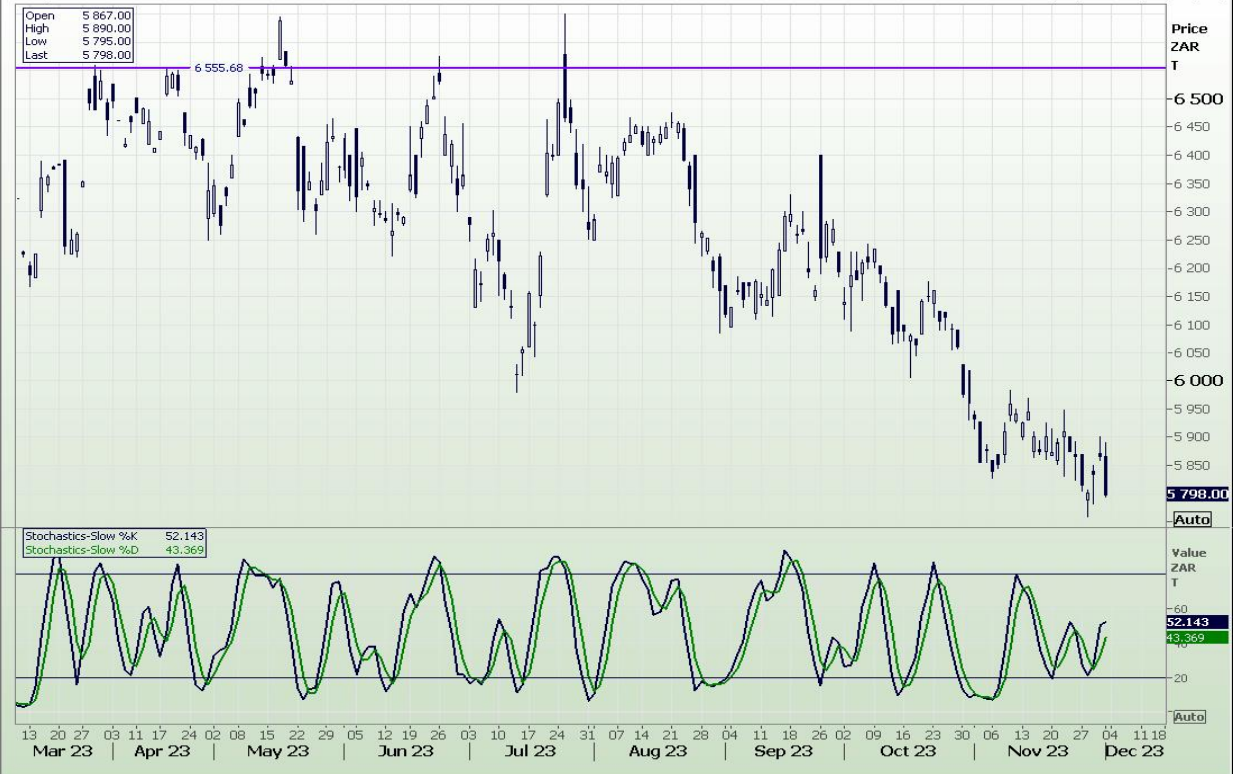

## South African Futures Exchange - Wheat

Weekly SAFEX Wheat - Spot

2018/12/07 - 2024/03/08 (JHB)

Daily WHEAT DEC3

2023/03/09 - 2023/12/18 (JHB)