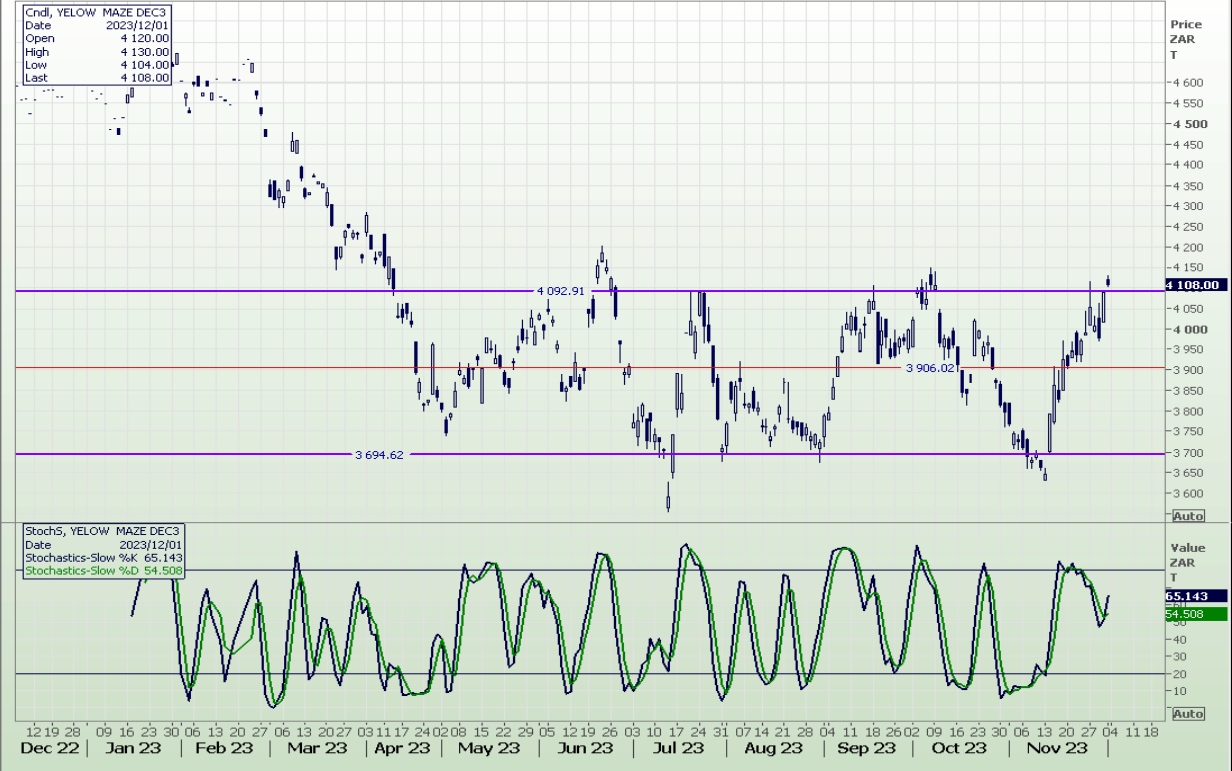

## South African Futures Exchange - Maize

Daily WHITE MAIZE DEC3

2022/06/22 - 2024/01/02 (JHB)

REFINITIV

Daily CndI YELOW MAZE DEC3, Stoch5 YELOW MAZE DEC3

2022/12/06 - 2023/12/21 (JHB)

REFINITIV