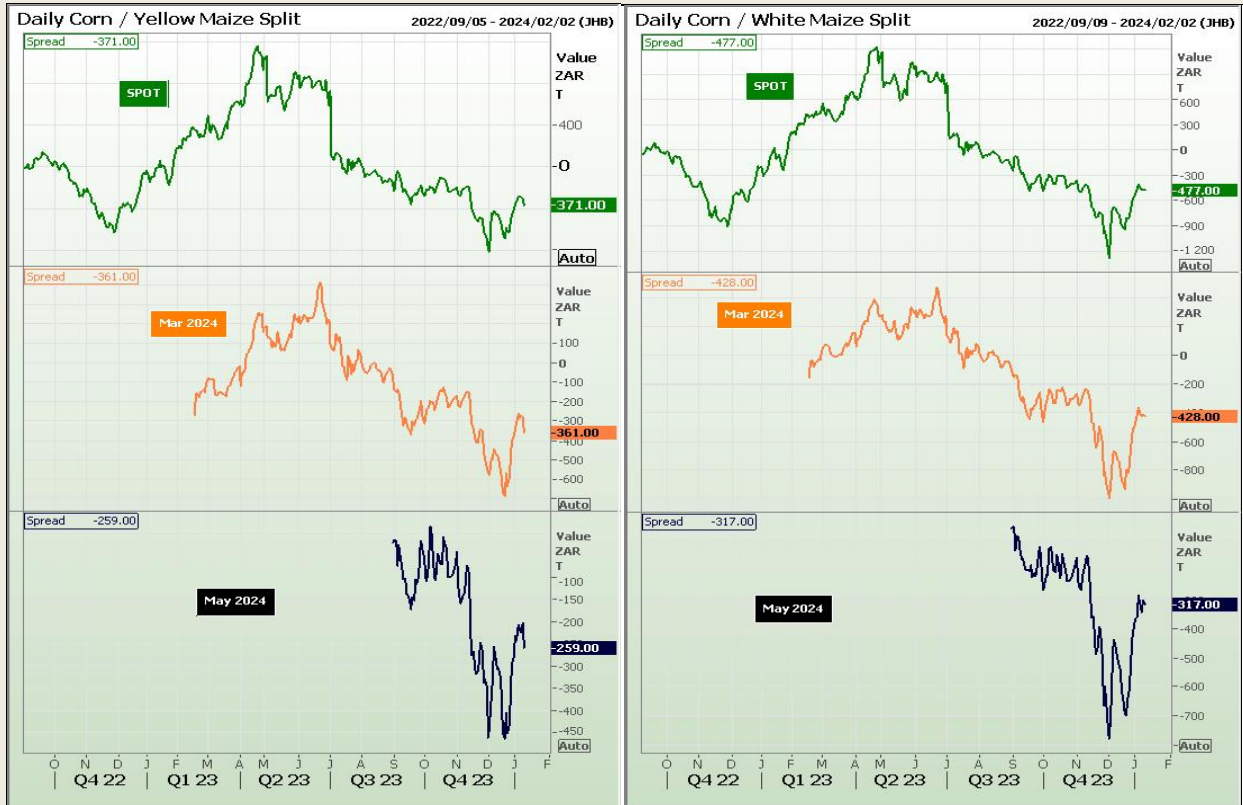

Technical Report

10 January 2024

Technical Analysis

Rand / US Dollar

Weekly SA Rand / US Dollar

Daily SA Rand / US Dollar

DISCLAIMER: This report has been prepared by AFGRI Broking, an authorized service provider and member of the JSE. This report is provided to you for information purposes only. AFGRI Broking hereby certify that the views expressed in this report were obtained from sources which AFGRI Broking consider to be reliable. AFGRI Broking do not make any representations or give any guarantees or warranties, expressed or implied, as to the correctness, accuracy or completeness of the report. Neither AFGRI Broking, nor any affiliate, nor any of their respective officers, directors, partners or employees, shall assume any liability for any losses arising from errors or omissions in the opinions, forecasts

Technical Analysis

CBOT / SAFEX Spreads

REFINITIV

REFINITIV

REFINITIV

Technical Analysis

South African Futures Exchange - Maize

Technical Analysis

South African Futures Exchange - Maize

Daily MAWZ3

REFINITIV

Daily CndI MAYZ3, StochS MAYZ3

REFINITIV

Technical Analysis

Chicago Board of Trade and Kansas Board of Trade - Wheat

Technical Analysis

South African Futures Exchange - Wheat

Weekly SAFEX Wheat - Spot

2019/01/18 - 2024/04/19 (JHB)

REFINITIV

Daily WHEAT MAR4

2023/04/14 - 2024/01/23 (JHB)

REFINITIV

Technical Analysis