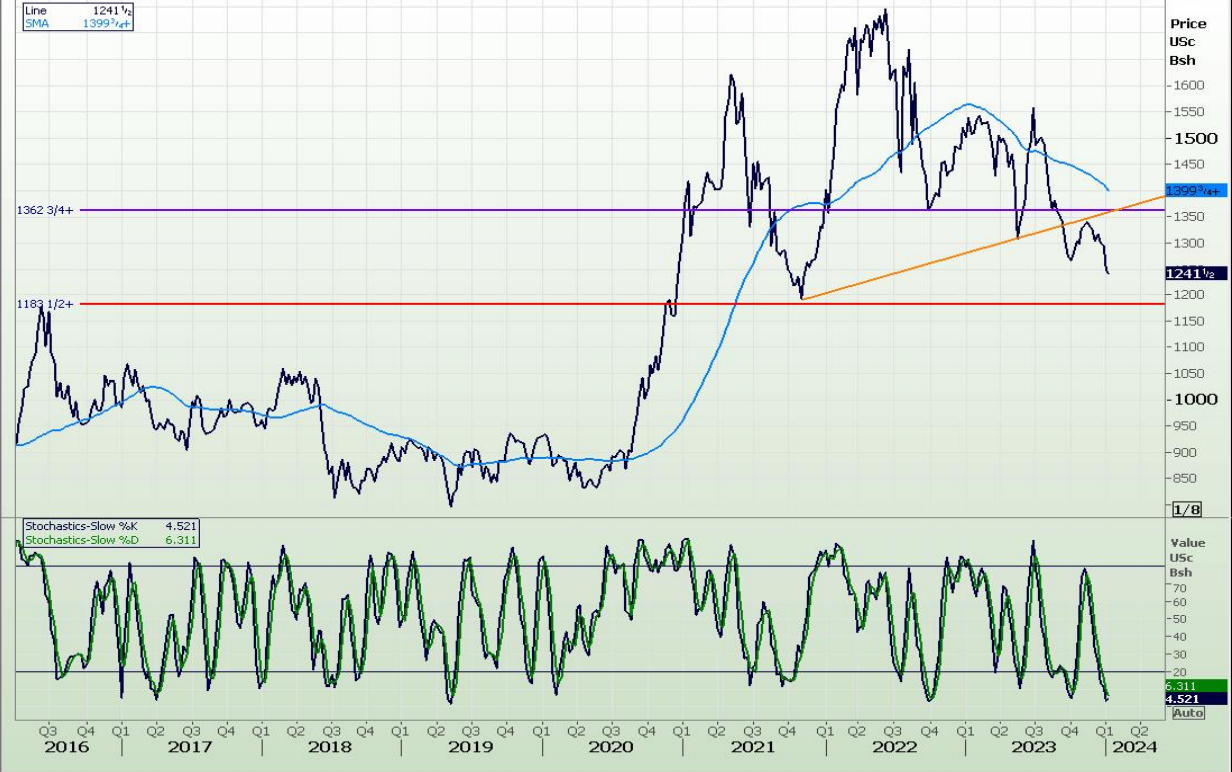

Daily SOYBEANS MAR24

Technical Analysis

Chicago Board of Trade - Soybeans

Weekly CBOT Soya Beans - Spot

2016/04/08 - 2024/06/07 (CHG)