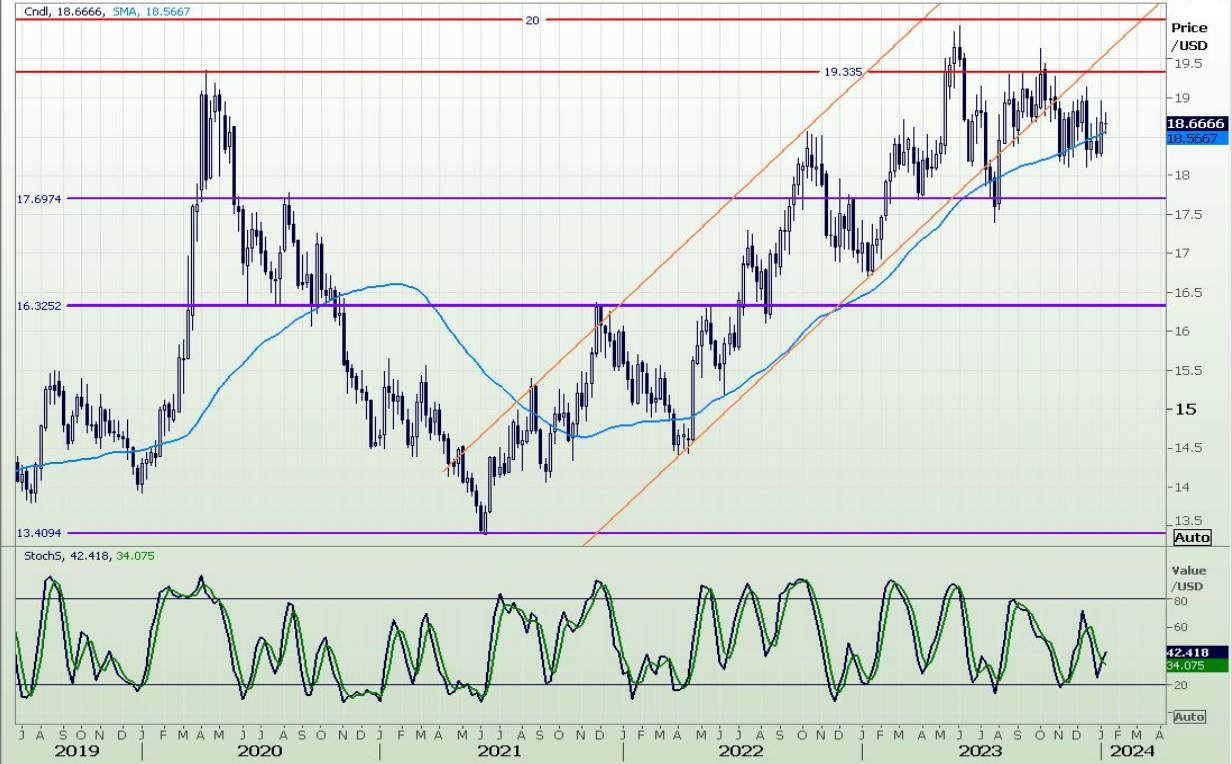

Technical Analysis

Rand / US Dollar

Weekly SA Rand / US Dollar