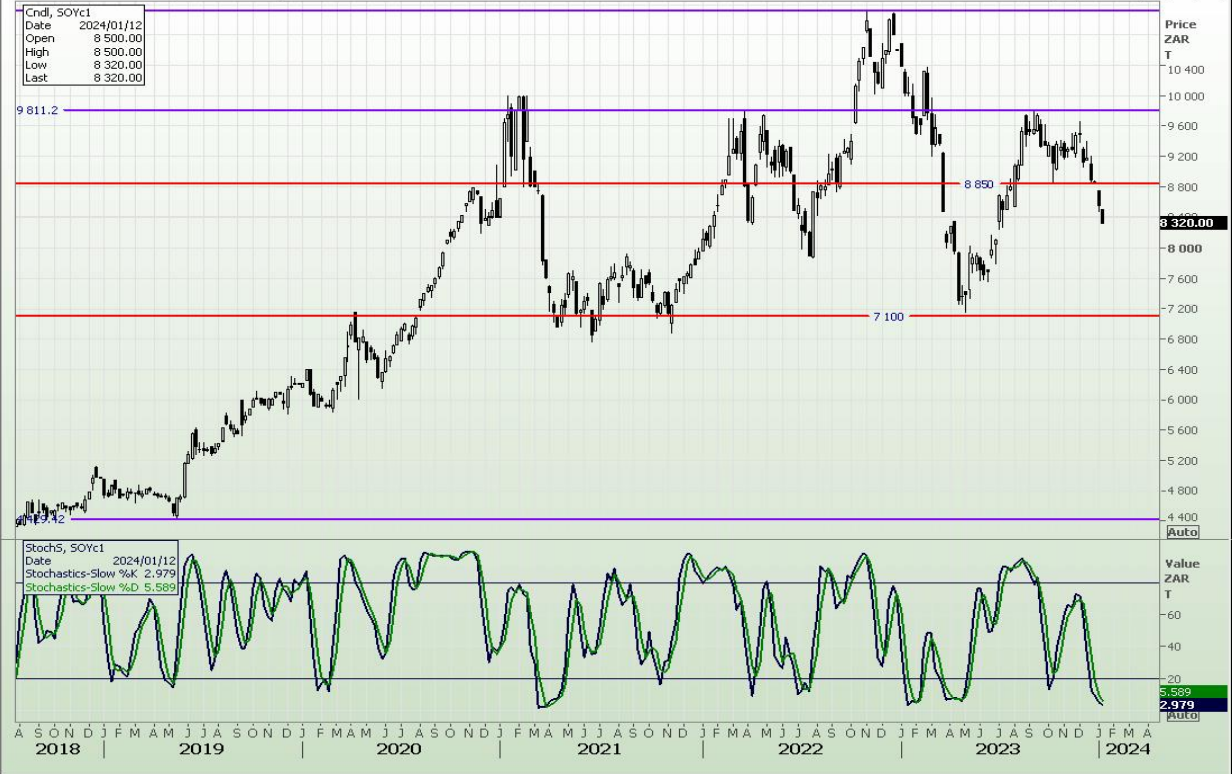

South African Futures Exchange - Wheat

Weekly SAFEX Wheat - Spot

2019/01/18 - 2024/04/19 (JHB)

REFINITIV

Daily WHEAT MAR4

2023/04/14 - 2024/01/23 (JHB)

REFINITIV

Technical Analysis

Chicago Board of Trade - Soybeans

Weekly CBOT Soya Beans - Spot

2016/04/08 - 2024/06/07 (CHG)

REFINITIV

Daily SOYBEANS MAR24

2022/11/21 - 2024/02/01 (CHG)

REFINITIV

Technical Analysis

South African Futures Exchange - Soybeans

Weekly SAFEX Soya Beans - Spot

2018/07/27 - 2024/04/26 (JHB)

REFINITIV

Daily SOYABEANS MAR4

2023/05/19 - 2024/01/22 (JHB)

REFINITIV

Technical Analysis