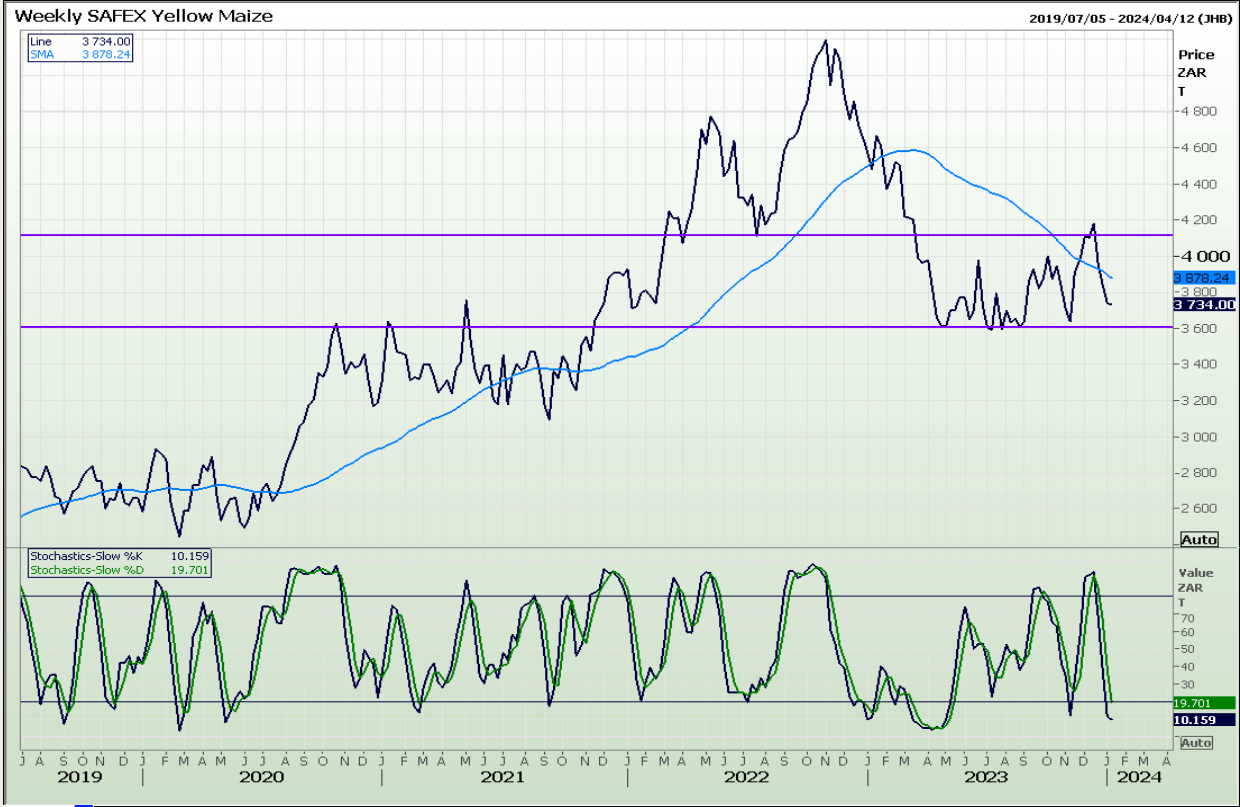

Technical Analysis

CBOT / SAFEX Spreads

REFINITIV

REFINITIV

REFINITIV

Technical Analysis

South African Futures Exchange - Maize

Technical Analysis

South African Futures Exchange - Maize

Daily MAWZ3

REFINITIV

Daily CndI MAYZ3, StochS MAYZ3

REFINITIV

Technical Analysis

Chicago Board of Trade and Kansas Board of Trade - Wheat

Technical Analysis

South African Futures Exchange - Wheat

Weekly SAFEX Wheat - Spot

2019/01/18 - 2024/04/19 (JHB)

REFINITIV

Daily WHEAT MAR4

2023/04/14 - 2024/01/23 (JHB)

REFINITIV

Technical Analysis