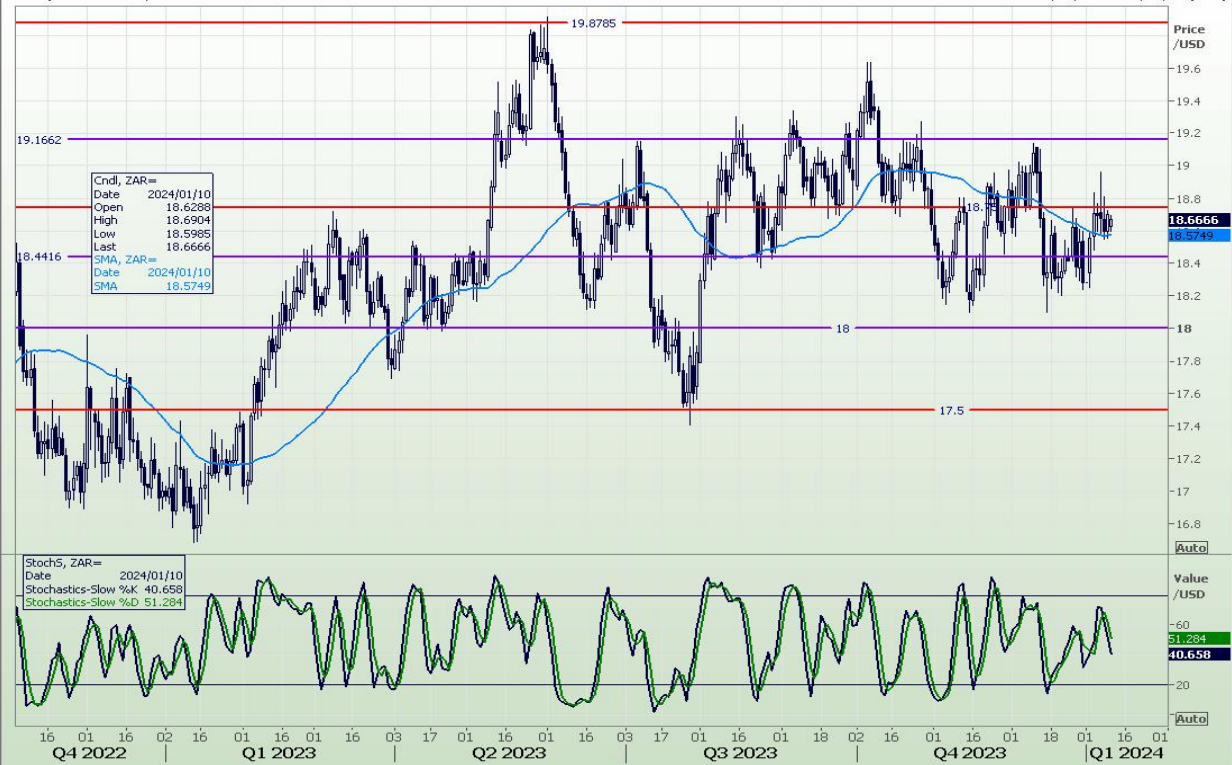

Daily SA Rand / US Dollar