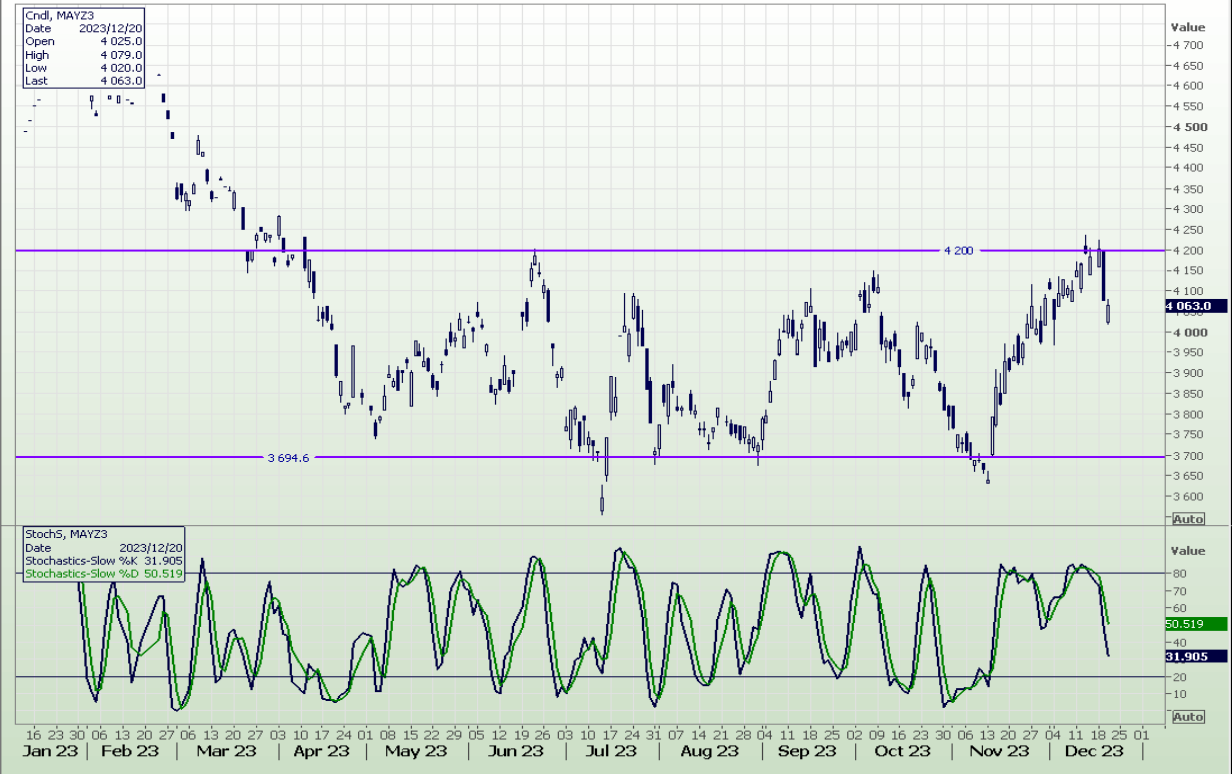

Technical Analysis

CBOT / SAFEX Spreads

REFINITIV

REFINITIV

REFINITIV

Technical Analysis

South African Futures Exchange - Maize

Technical Analysis

South African Futures Exchange - Maize

Daily MAWZ3

REFINITIV

Daily CndI MAYZ3, StochS MAYZ3

REFINITIV

Technical Analysis

Chicago Board of Trade and Kansas Board of Trade - Wheat

Technical Analysis

South African Futures Exchange - Wheat

Weekly SAFEX Wheat - Spot

2019/01/18 - 2024/04/19 (JHB)

REFINITIV

Daily WHEAT MAR4

2023/04/14 - 2024/01/23 (JHB)

REFINITIV

Technical Analysis