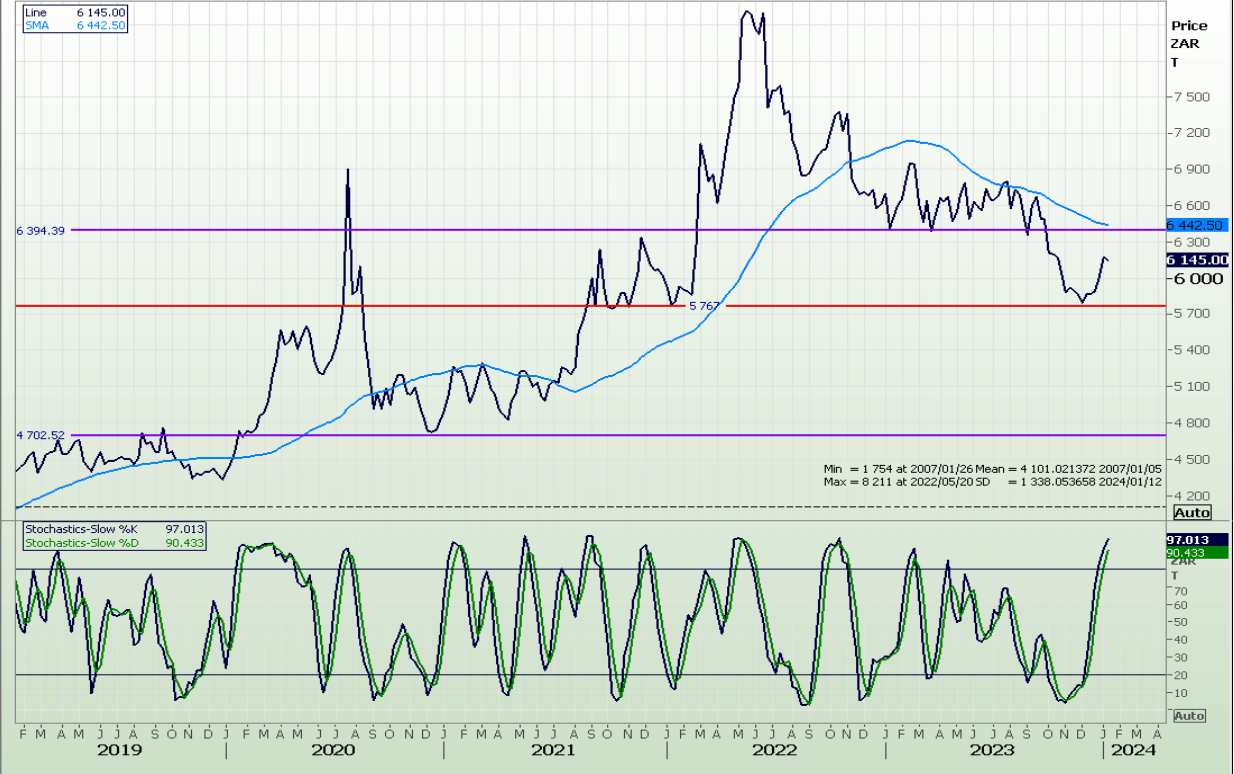

South African Futures Exchange - Maize

Daily MAWZ3

REFINITIV

Daily CndI MAYZ3, StochS MAYZ3

REFINITIV

Technical Analysis

Chicago Board of Trade and Kansas Board of Trade - Wheat

Technical Analysis

South African Futures Exchange - Wheat

Weekly SAFEX Wheat - Spot

2019/01/18 - 2024/04/19 (JHB)

REFINITIV

Daily WHEAT MAR4

2023/04/14 - 2024/01/23 (JHB)

REFINITIV

Technical Analysis