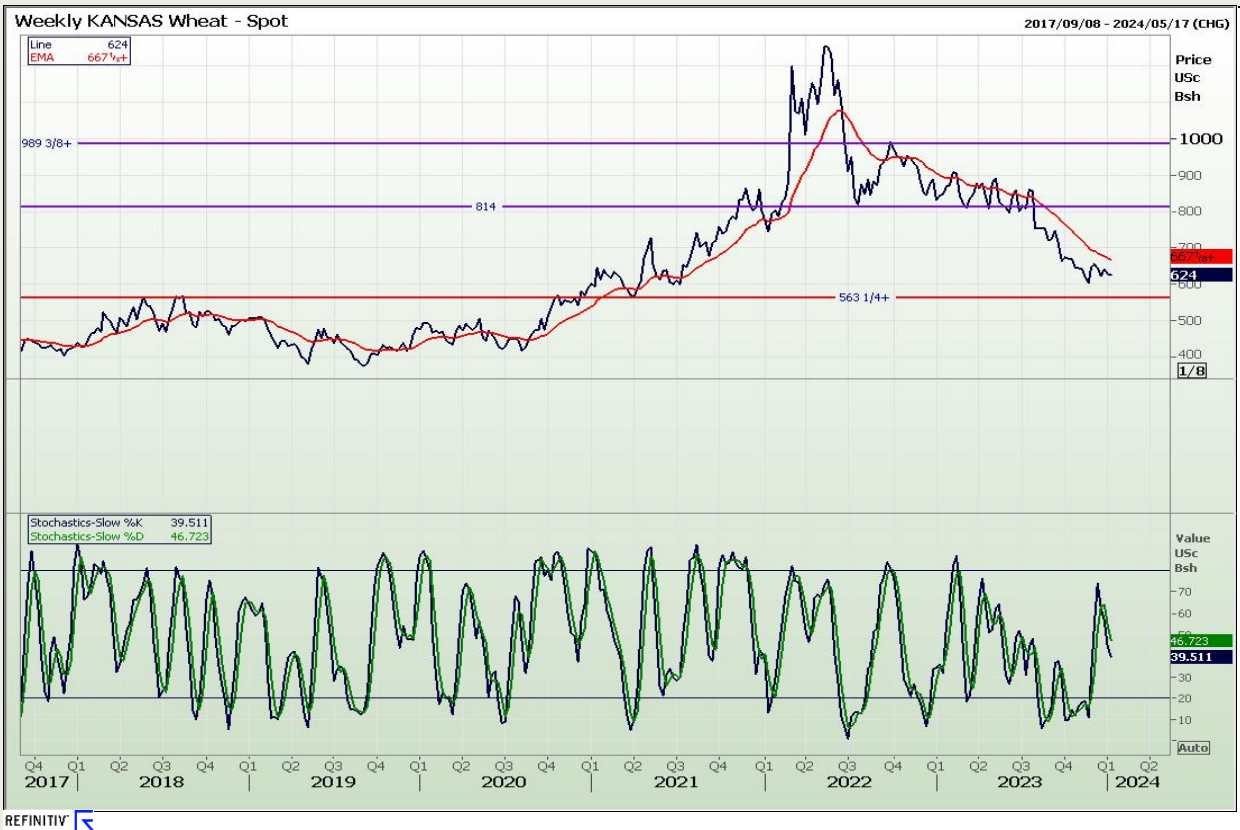

South African Futures Exchange - Maize

Daily MAWZ3

REFINITIV

Daily CndI MAYZ3, StochS MAYZ3

REFINITIV

Technical Analysis

Chicago Board of Trade and Kansas Board of Trade - Wheat

Technical Analysis

South African Futures Exchange - Wheat

Weekly SAFEX Wheat - Spot

2019/01/18 - 2024/04/19 (JHB)

REFINITIV

Daily WHEAT MAR4

2023/04/14 - 2024/01/23 (JHB)

REFINITIV

Technical Analysis