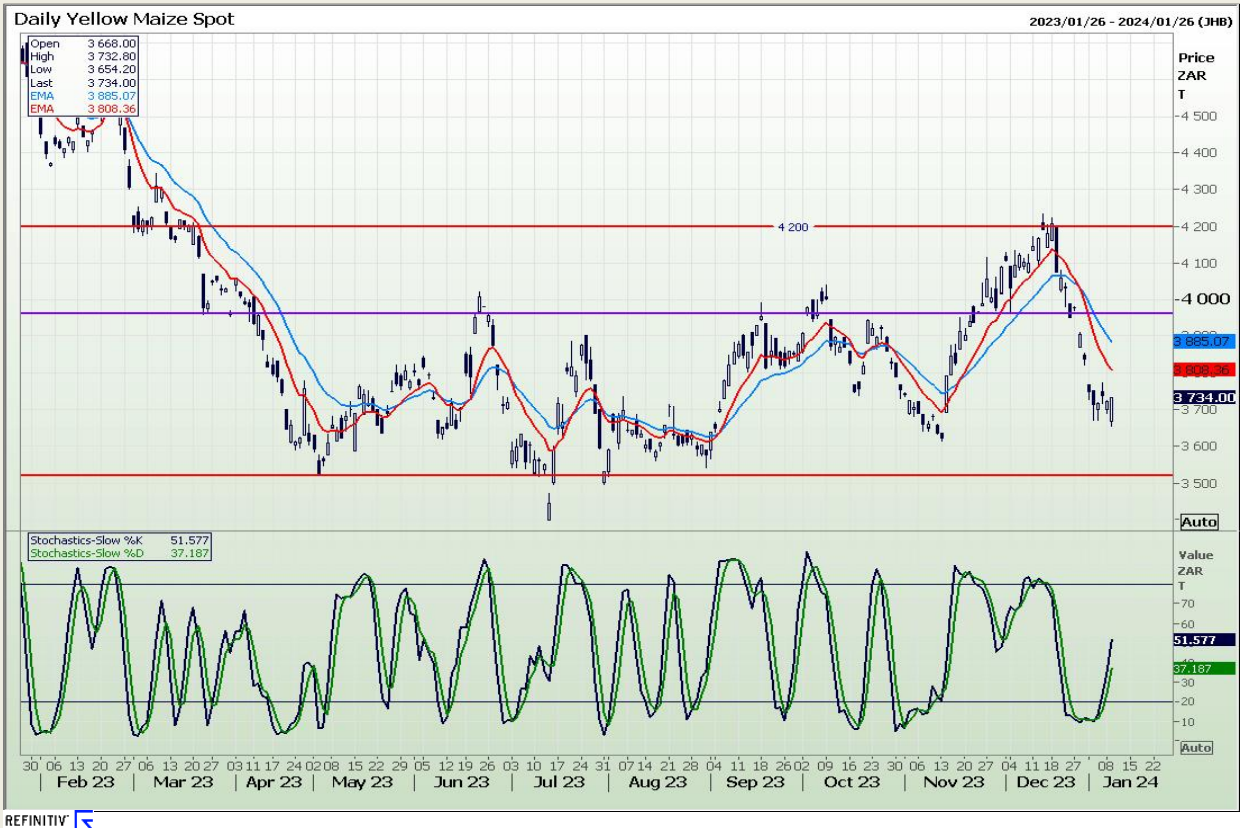

Technical Analysis

CBOT / SAFEX Spreads

REFINITIV

REFINITIV

REFINITIV

Technical Analysis

South African Futures Exchange - Maize

Technical Analysis

South African Futures Exchange - Maize

Daily MAWZ3

REFINITIV

Daily CndI MAYZ3, StochS MAYZ3

REFINITIV

Technical Analysis

Chicago Board of Trade and Kansas Board of Trade - Wheat

Technical Analysis

South African Futures Exchange - Wheat

Weekly SAFEX Wheat - Spot

2019/01/18 - 2024/04/19 (JHB)

REFINITIV

Daily WHEAT MAR4

2023/04/14 - 2024/01/23 (JHB)

REFINITIV

Technical Analysis