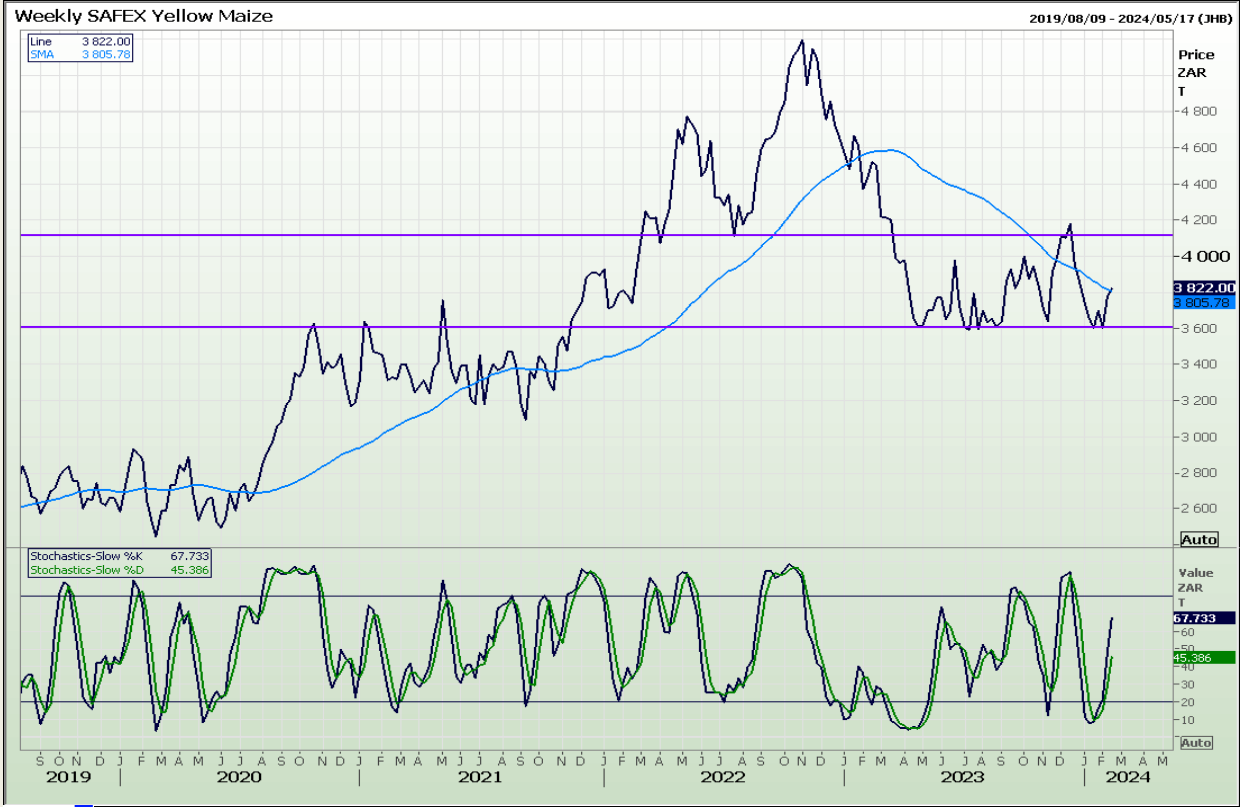

Daily Corn Spot

2022/10/05 - 2024/03/11 (CHG)

REFINITIV

Technical Analysis

South African Futures Exchange - Maize

Technical Analysis

Chicago Board of Trade and Kansas Board of Trade - Wheat

REFINITIV

REFINITIV

Technical Analysis

South African Futures Exchange - Wheat

Technical Analysis

Chicago Board of Trade - Soybeans

Technical Analysis

South African Futures Exchange - Soybeans

Weekly SAFEX Soya Beans - Spot