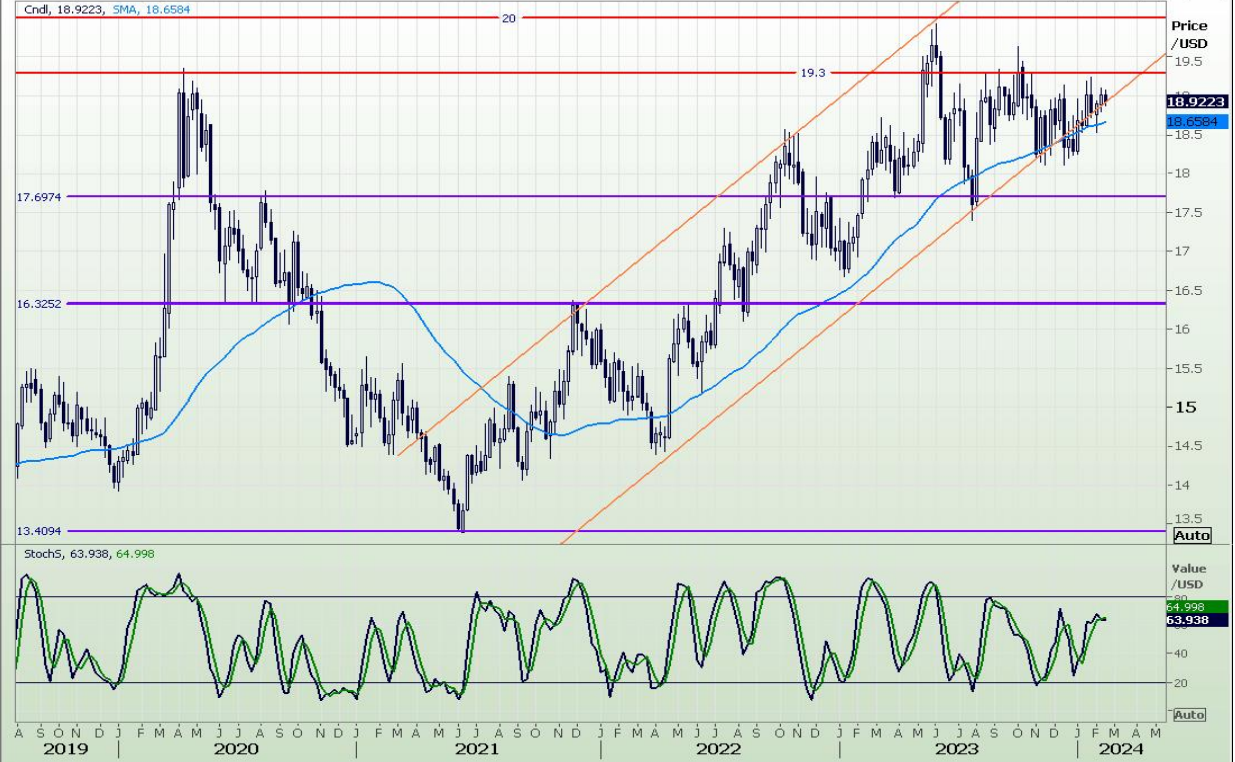

Daily SA Rand / US Dollar

Technical Analysis

Rand / US Dollar

Weekly SA Rand / US Dollar

2019/08/02 - 2024/05/17 (GMT)