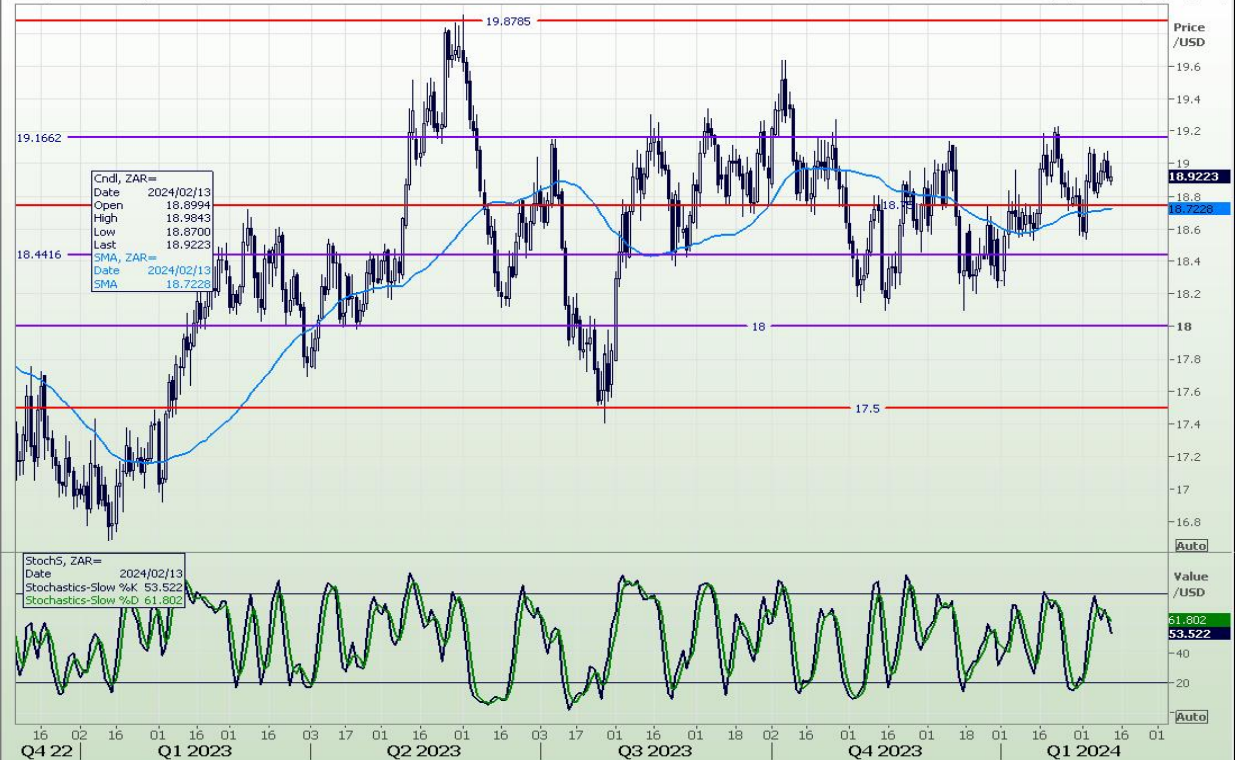

REFINITIV

2022/12/07 - 2024/03/06 (GMT)