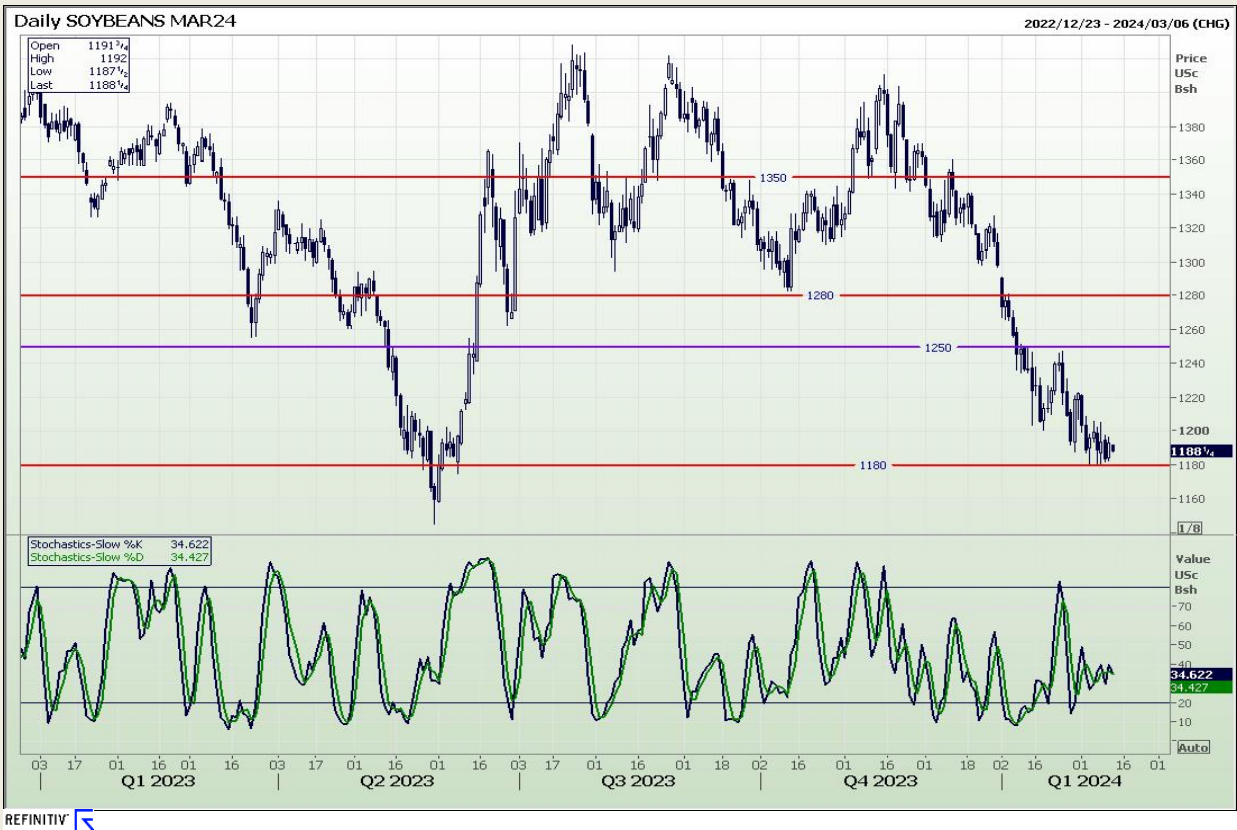

Daily Corn Spot

2022/10/05 - 2024/03/11 (CHG)

REFINITIV

Technical Analysis

South African Futures Exchange - Maize

Technical Analysis

Chicago Board of Trade and Kansas Board of Trade - Wheat

REFINITIV

REFINITIV

Technical Analysis

South African Futures Exchange - Wheat

Technical Analysis

Chicago Board of Trade - Soybeans

Technical Analysis

South African Futures Exchange - Soybeans

Weekly SAFEX Soya Beans - Spot