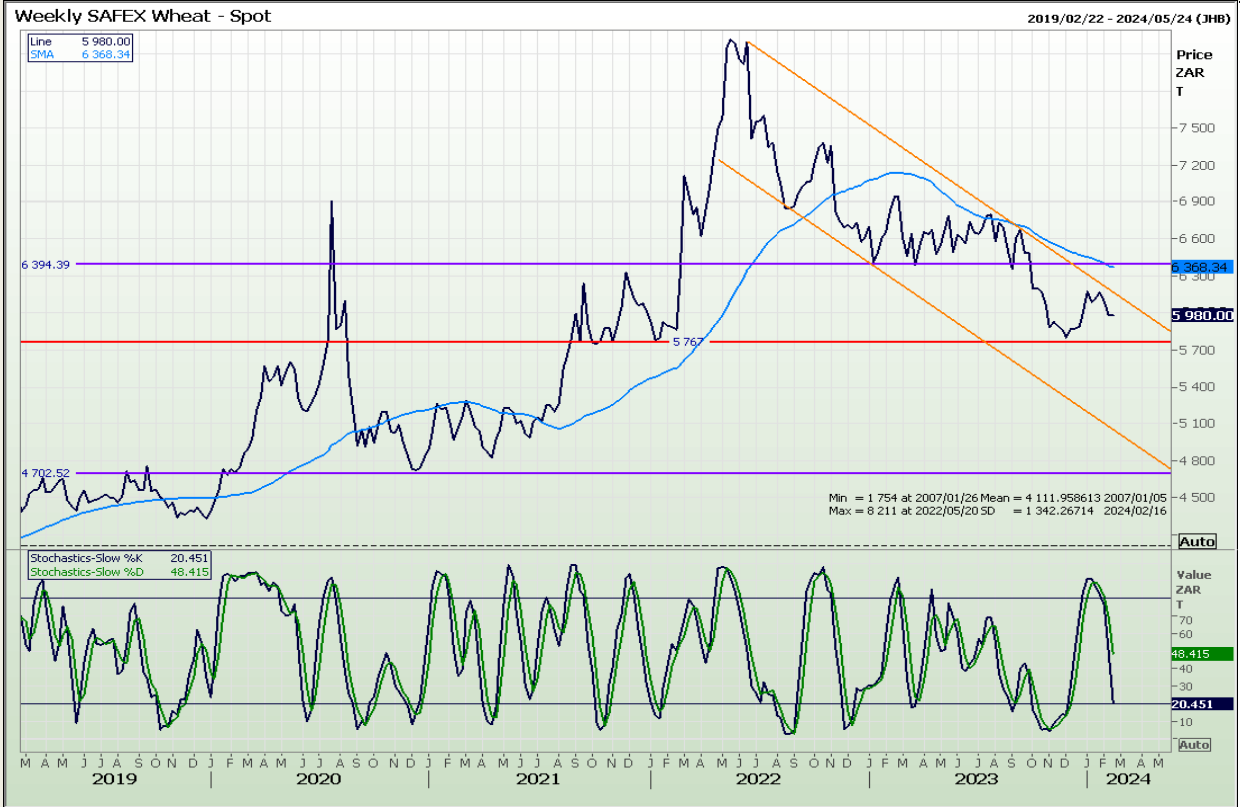

Daily Corn / White Maize Split

2022/10/13 - 2024/03/07 (JHB)

REFINITIV

Technical Analysis

Chicago Board of Trade - Corn

Weekly CBOT Corn Spot

2014/02/21 - 2024/08/30 (CHG)

REFINITIV

Daily Corn Spot

2022/10/05 - 2024/03/11 (CHG)

REFINITIV

Technical Analysis

South African Futures Exchange - Maize

Technical Analysis

Chicago Board of Trade and Kansas Board of Trade - Wheat

REFINITIV

REFINITIV

Technical Analysis

South African Futures Exchange - Wheat

Technical Analysis

Chicago Board of Trade - Soybeans

Technical Analysis

South African Futures Exchange - Soybeans

Weekly SAFEX Soya Beans - Spot