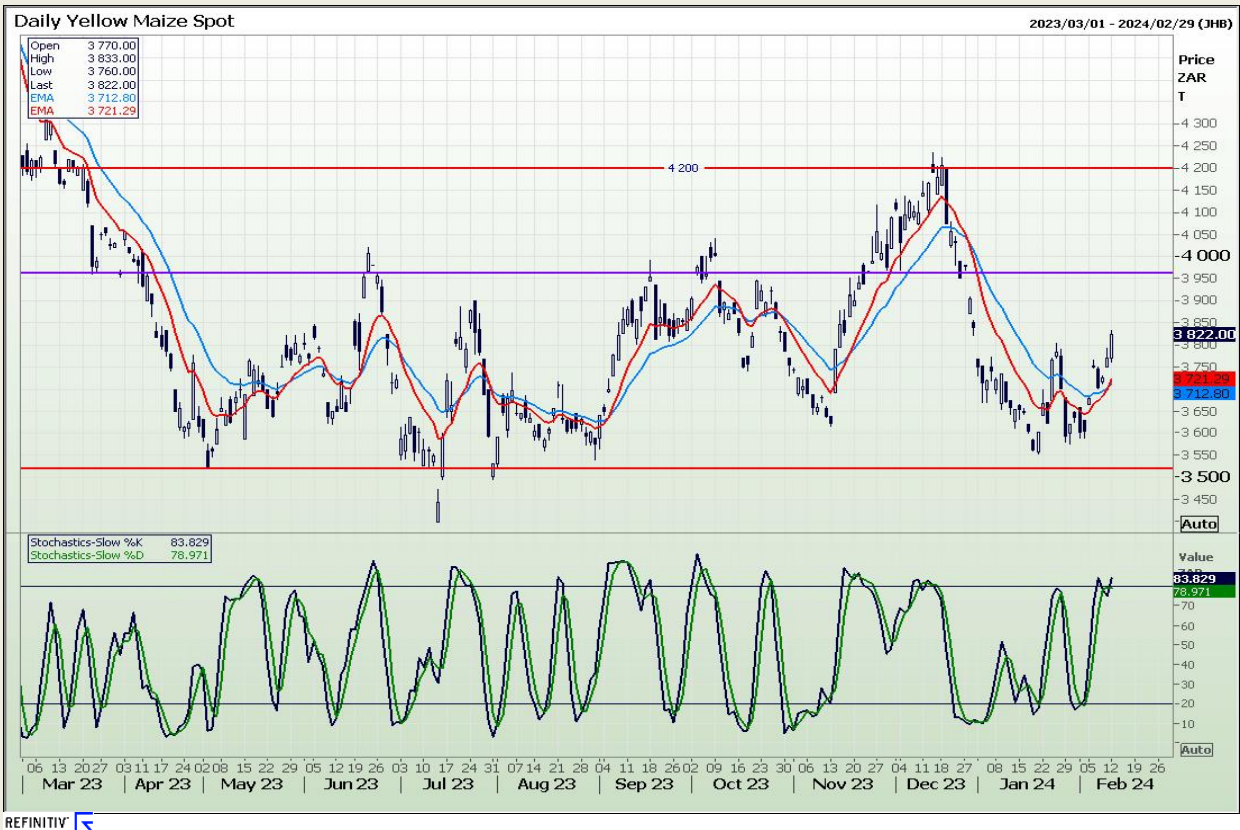

Daily Corn / White Maize Split

2022/10/13 - 2024/03/07 (JHB)

REFINITIV

Technical Analysis

Chicago Board of Trade - Corn

Weekly CBOT Corn Spot

2014/02/21 - 2024/08/30 (CHG)

REFINITIV

Daily Corn Spot

2022/10/05 - 2024/03/11 (CHG)

REFINITIV

Technical Analysis

South African Futures Exchange - Maize

Technical Analysis

Chicago Board of Trade and Kansas Board of Trade - Wheat

REFINITIV

REFINITIV

Technical Analysis

South African Futures Exchange - Wheat

Technical Analysis

Chicago Board of Trade - Soybeans

Technical Analysis

South African Futures Exchange - Soybeans

Weekly SAFEX Soya Beans - Spot