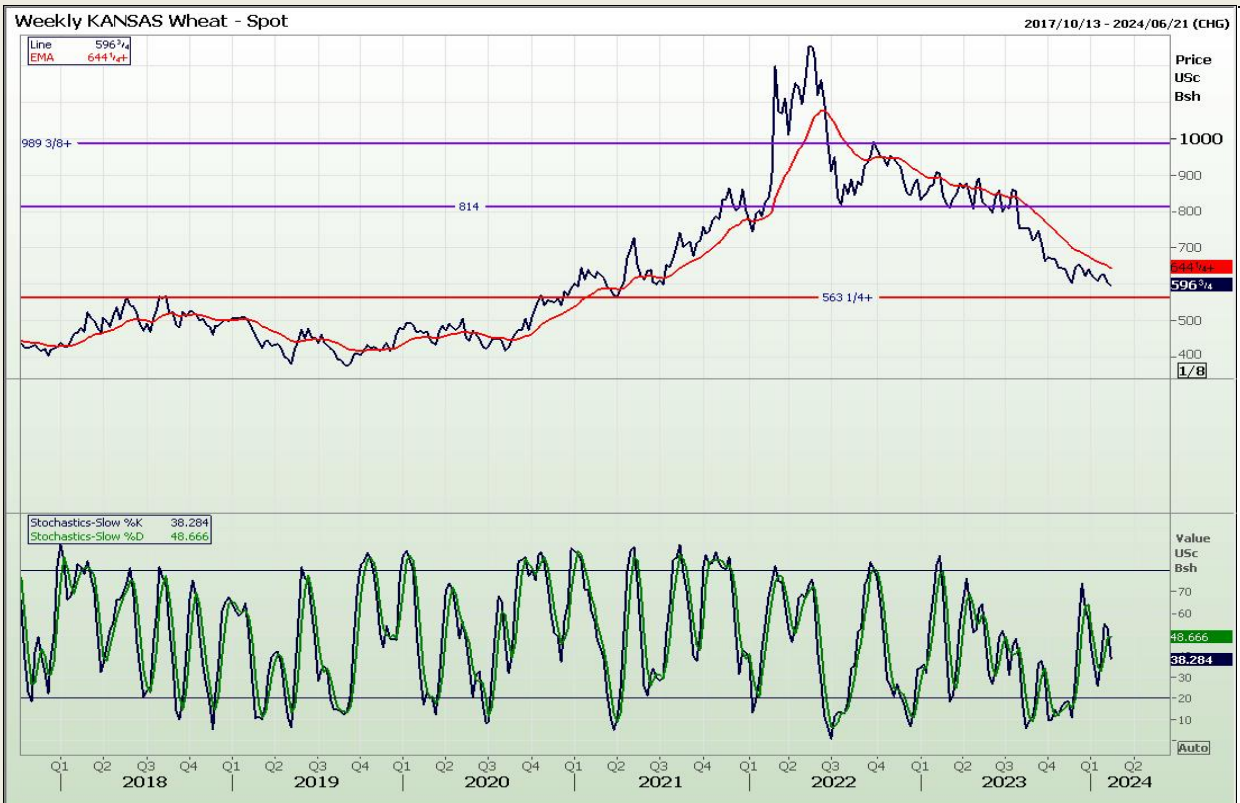

Daily Corn / White Maize Split

2022/10/13 - 2024/03/07 (JHB)

REFINITIV

Technical Analysis

Chicago Board of Trade - Corn

Weekly CBOT Corn Spot

2014/02/21 - 2024/08/30 (CHG)

REFINITIV

Daily Corn Spot

2022/10/05 - 2024/03/11 (CHG)

REFINITIV

Technical Analysis

South African Futures Exchange - Maize

Technical Analysis

Chicago Board of Trade and Kansas Board of Trade - Wheat

REFINITIV

REFINITIV

Technical Analysis

South African Futures Exchange - Wheat

Technical Analysis

Chicago Board of Trade - Soybeans

Technical Analysis

South African Futures Exchange - Soybeans

Weekly SAFEX Soya Beans - Spot